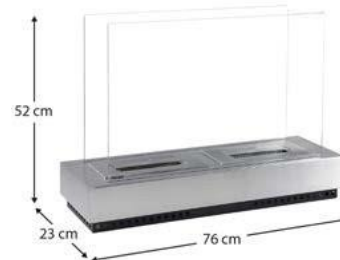

### SPECIFICATIONS

- Structure material: steel, tempered glass
- Dimensions: 76 x 23 x 52 cm
- Glass dimension: 64 x 45 x 0.5 cm
- Weight: 16.8 Kg
- Burner: 30 x 12.5 x 8.5 cm
- Combustion time/deposit: 3000 ml - 210'
- Heat capacity: 5.36 KW/h

### PACKAGING

1 package / 18.4 kg. Gross

78 x 20 x 53 cm

GRAPHIC MATERIAL

DOWNLOAD