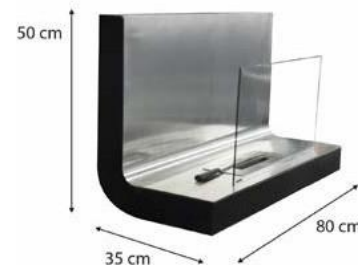

SPECIFICATIONS

- Structure material: steel, tempered glass
- Dimensions: 80 x 35 x 50 cm
- Glass dimension: 50 x 35 x 0.5 cm
- Weight: 15 Kg
- Burner: 30 x 12.5 x 8.5 cm
- Combustion time/deposit: 1500 ml - 120'
- Heat capacity: 2.68 KW/h

PACKAGING

1 package / 17.3 kg. Gross

82 x 52 x 37 cm

GRAPHIC MATERIAL

DOWNLOAD