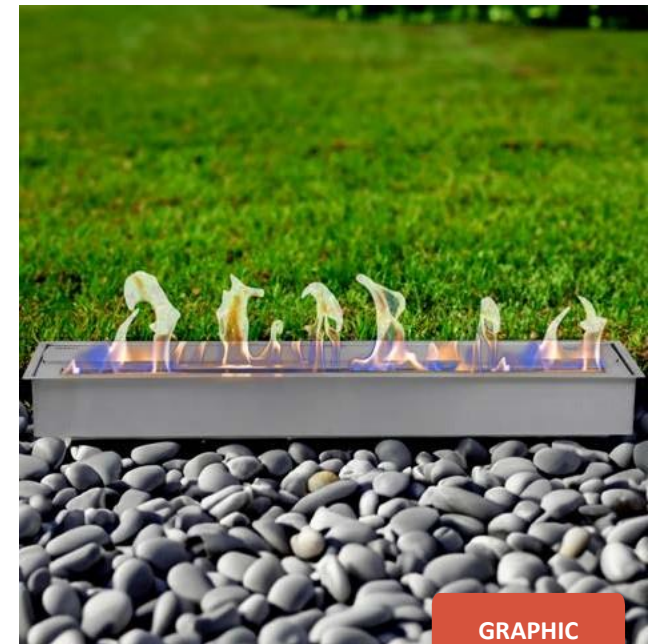

PACKAGING

1 package / 11.2 kg. Gross

99 x 26 x 15.5 cm

GRAPHIC MATERIAL

DOWNLOAD