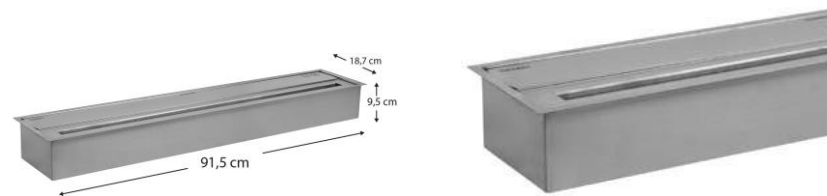

PACKAGING

1 package / 11.2 kg. Gross

99 x 26 x 15.5 cm

GRAPHIC MATERIAL

DOWNLOAD