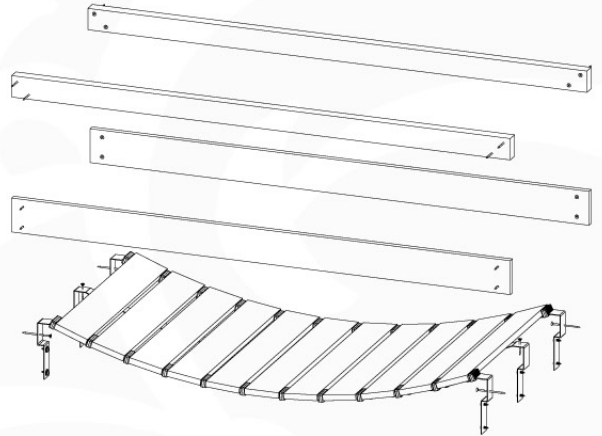

15 Clatter Bridge

CB01

(194_116)

	PartNo	PartName	QTY.
Hardware Pack 100_614	002_036	16mm Pan Head Tapping Screw T25	72
	002_220	Gap Point Screw T25 - 5x45	10
	002_223	Gap Point Screw T25 - 5x80	12
	003_034	M6 Washer	72
Other	022_911	Bridge Spacer	26
	121_114	BridgeLink Strap 210cm	3
Wood	C141	Beam 1410 mm	2
	D60	Board 600 mm	12
	D141	Board 1410 mm	2

Clatter Bridge - P02 - 12-11-2020 - v3