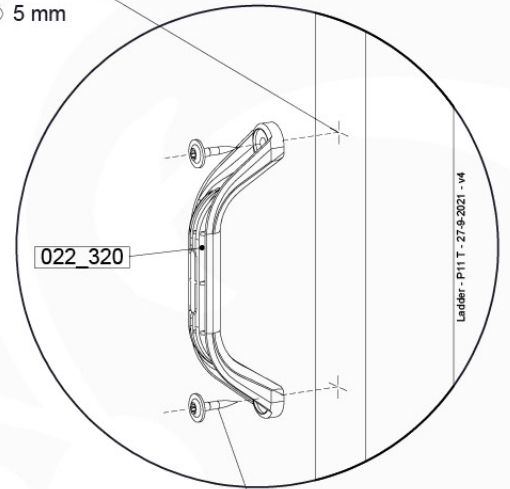

(194_104)

	PartNo	PartName	QTY.
Hardware Pack 100_603	001_404	Stealth Screw 8x30	4
	002_219	Gap Point Screw T25 - 5x30	4
	002_220	Gap Point Screw T25 - 5x45	8
	002_223	Gap Point Screw T25 - 5x80	4
Other	005_03x	Ladder Rung Y/B/G/R	4
	005_522	Connection Bracket Mini Market	2
	022_835	Rung Cap	8
	120_102	Handgrip set (2x Complete)	1
Wood	C74	Beam 740 mm	1
	C150	Beam 1500 mm	2

Ladder - P05 145 - 27-9-2021 - v4

16-1

Ladder - P05 145 - 27-9-2021 - v4

16-2

16-3

16-4

© 2022 Jungle Gym B.V. - www.jungle gym.com

17 Swing Frame / Climb Frame

18

18

1-Swing frame / 2-Swing frame
457_101
457_102

18

1-Climb frame / 2-Climb frame
457_105
457_106

18 Ground Anchors

GA03

Parts: