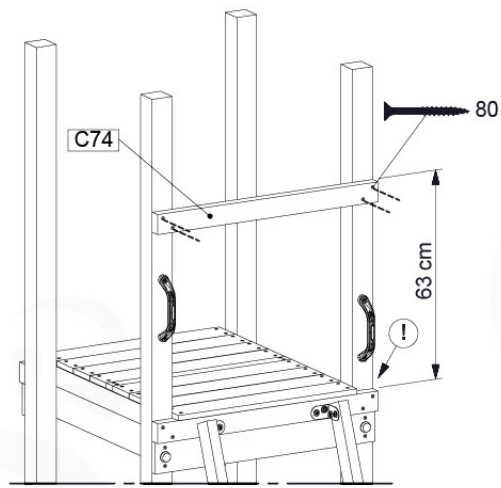

(194_104)

	PartNo	PartName	QTY.
Hardware Pack 100_603	001_404	Stealth Screw 8x30	4
	002_219	Gap Point Screw T25 - 5x30	4
	002_220	Gap Point Screw T25 - 5x45	8
	002_223	Gap Point Screw T25 - 5x80	4
Other	005_03x	Ladder Rung Y/B/G/R	4
	005_522	Connection Bracket Mini Market	2
	022_835	Rung Cap	8
	120_102	Handgrip set (2x Complete)	1
Wood	C74	Beam 740 mm	1
	C150	Beam 1500 mm	2

Ladder - P05 145 - 27-9-2021 - v4

16-1

Ladder - P05 145 - 27-9-2021 - v4

16-2

16-3

16-4

© 2022 Jungle Gym B.V. - www.jungle gym.com

17 Swing Frame / Climb Frame

18

18

1-Swing frame / 2-Swing frame
457_101
457_102

18

1-Climb frame / 2-Climb frame
457_105
457_106

18 Ground Anchors

GA03

Parts: