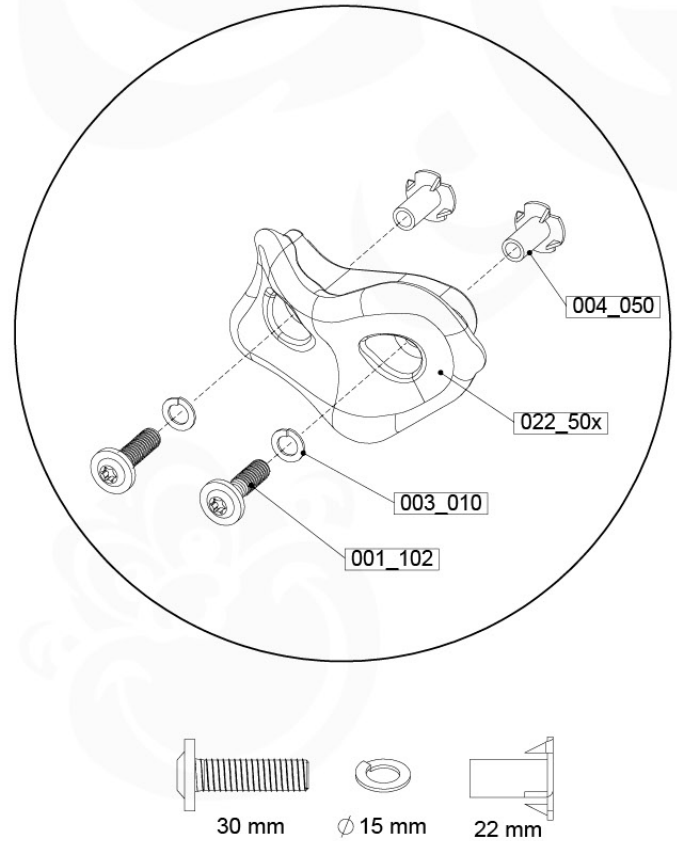

Balustrade 80 - PO2 U - 8-10-2021 - v3.1

11-1

12 Rock Wall

RW02

(194_105)

	PartNo	PartName	QTY.
Hardware pack 100_604	001_102	Washer Head Screw T40 M8x30	8
	002_220	Gap Point Screw T25 - 5x45	24
	002_223	Gap Point Screw T25 - 5x80	4
	003_010	M8 spring lock washer	8
	004_050	M8 22mm Drive in Nut	8
Other	022_50x	Climbing Rock	4
	120_102	Handgrip set (2x Complete)	1
Timber	C74	Beam 740 mm	1
	D74	Board 740 mm	5

Rockwall 80 - P02 - 29-9-2021 - v4

12-1

min. 2,6 cm
max. 8,8 cm

Rockwall 80 - P04 - 29-9-2021 - v4

12-2

12-3

13 Market

MT01