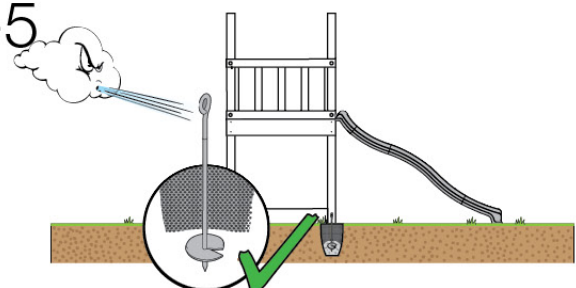

06 Playground Foundation

FD03

06-1

07 Base Tower

BT06

(194_100)

	PartNo	PartName	QTY.
Hardware Pack 100_600	001_406	Stealth Screw 8x45	6
	002_220	Gap Point Screw T25 - 5x45	72
	002_223	Gap Point Screw T25 - 5x80	16
Other	007_001	Ground-anchor	2
Hardware Pack 100_600	022_31x	bpc-base version 3	4
	022_84x	bpc cover	4
Wood	A240	Post 70x70 L2400	4
	C74	Beam 740 mm	4
	D60	Board 600 mm	10
	D74	Board 740 mm	8