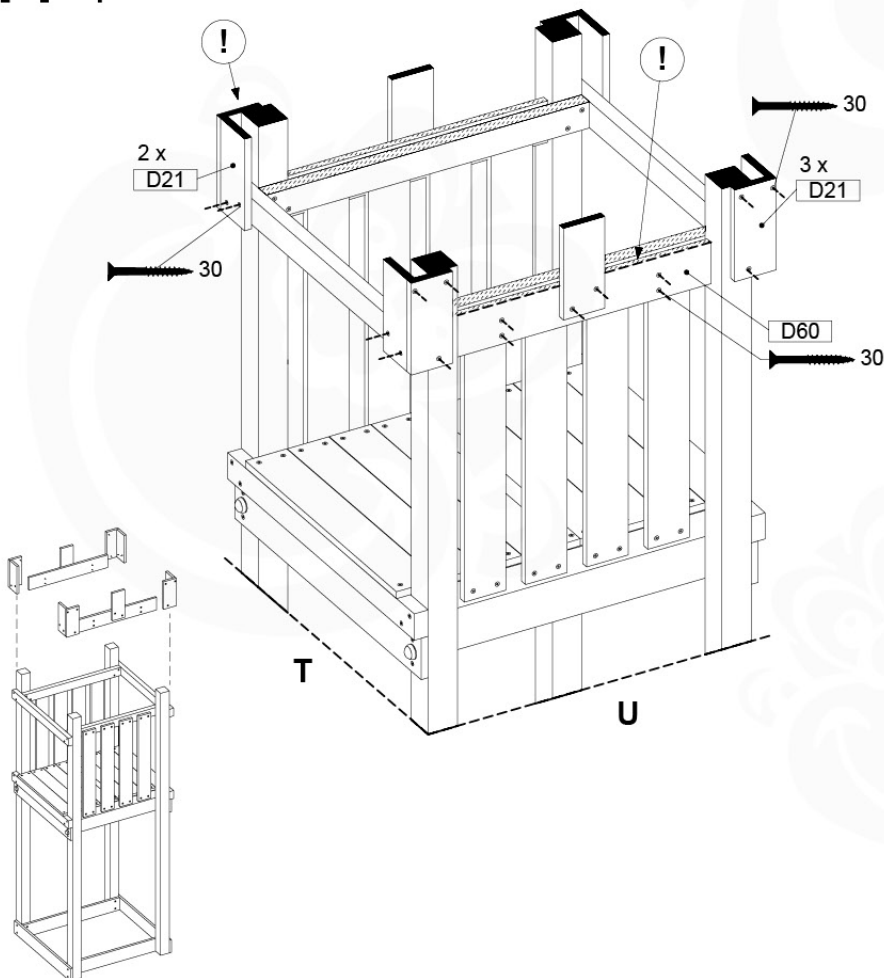

<-- repeat

repeat -->

! Scale of print may not be accurate.
Druckformat kann abweichen.
Les tailles imprimées peuvent varier.
Printformaat kan afwijken.

13-4

13-5

13-6

14 Roof Lookout

RF06

(194_112)

	PartNo	PartName	QTY.
Hardware Pack 100_610	002_219	Gap Point Screw T25 - 5x30	32
Wood	D21	Board 210 mm	10
	D60	Board 600 mm	2

Roof Lookout - P02 - 3-8-2021 - v3

14-1

Roof Lookout - P03 - 3-8-2021 - v3