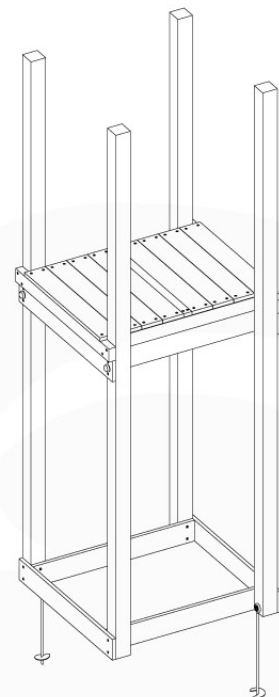

06 Playground Foundation

FD03

06-1

07 Base Tower

BT06

(194_100)

	PartNo	PartName	QTY.
Hardware Pack 100_600	001_406	Stealth Screw 8x45	6
	002_220	Gap Point Screw T25 - 5x45	72
	002_223	Gap Point Screw T25 - 5x80	16
Other	007_001	Ground-anchor	2
Hardware Pack 100_600	022_31x	bpc-base version 3	4
	022_84x	bpc cover	4
Wood	A240	Post 70x70 L2400	4
	C74	Beam 740 mm	4
	D60	Board 600 mm	10
	D74	Board 740 mm	8

Base Tower - P07 - BT06 - 18-12-2020 - v3.0

07-1

07-2

07-3

08 Balustrade (1x)

BL01

(194_101)

	PartNo	PartName	QTY.
Hardware Pack 100_601	002_220	Gap Point Screw T25 - 5x45	16
	002_223	Gap Point Screw T25 - 5x80	4
Wood	C74	Beam 740 mm	1
	D65	Board 650 mm	4

Balustrade 80 - PO2 U - 8-10-2021 - v3.1

08-1

09 Roof Pyramid

RF05

(194_109)

	PartNo	PartName	QTY.
Hardware Pack 100_607	002_219	Gap Point Screw T25 - 5x30	32
	002_220	Gap Point Screw T25 - 5x45	8
	002_223	Gap Point Screw T25 - 5x80	6
Other	123_220	Canvas sheet 735 x 1365mm (fits 2 sides)	2
Wood	C62	Beam 620 mm	1
	D74	Board 740 mm	8