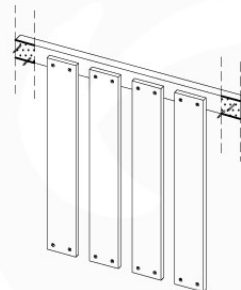

06 Playground Foundation

FD03

06-1

07 Base Tower

BT06

(194_100)

	PartNo	PartName	QTY.
Hardware Pack 100_600	001_406	Stealth Screw 8x45	6
	002_220	Gap Point Screw T25 - 5x45	72
	002_223	Gap Point Screw T25 - 5x80	16
Other	007_001	Ground-anchor	2
Hardware Pack 100_600	022_31x	bpc-base version 3	4
	022_84x	bpc cover	4
Wood	A240	Post 70x70 L2400	4
	C74	Beam 740 mm	4
	D60	Board 600 mm	10
	D74	Board 740 mm	8

Base Tower - P07 - BT06 - 18-12-2020 - v3.0

07-1

07-2

07-3

08 Balustrade (1x)

BL01

(194_101)

	PartNo	PartName	QTY.
Hardware Pack 100_601	002_220	Gap Point Screw T25 - 5x45	16
	002_223	Gap Point Screw T25 - 5x80	4
Wood	C74	Beam 740 mm	1
	D65	Board 650 mm	4

Balustrade 80 - PO2 U - 8-10-2021 - v3.1

08-1

09 Roof Pyramid

RF05

(194_109)

	PartNo	PartName	QTY.
Hardware Pack 100_607	002_219	Gap Point Screw T25 - 5x30	32
	002_220	Gap Point Screw T25 - 5x45	8
	002_223	Gap Point Screw T25 - 5x80	6
Other	123_220	Canvas sheet 735 x 1365mm (fits 2 sides)	2
Wood	C62	Beam 620 mm	1
	D74	Board 740 mm	8