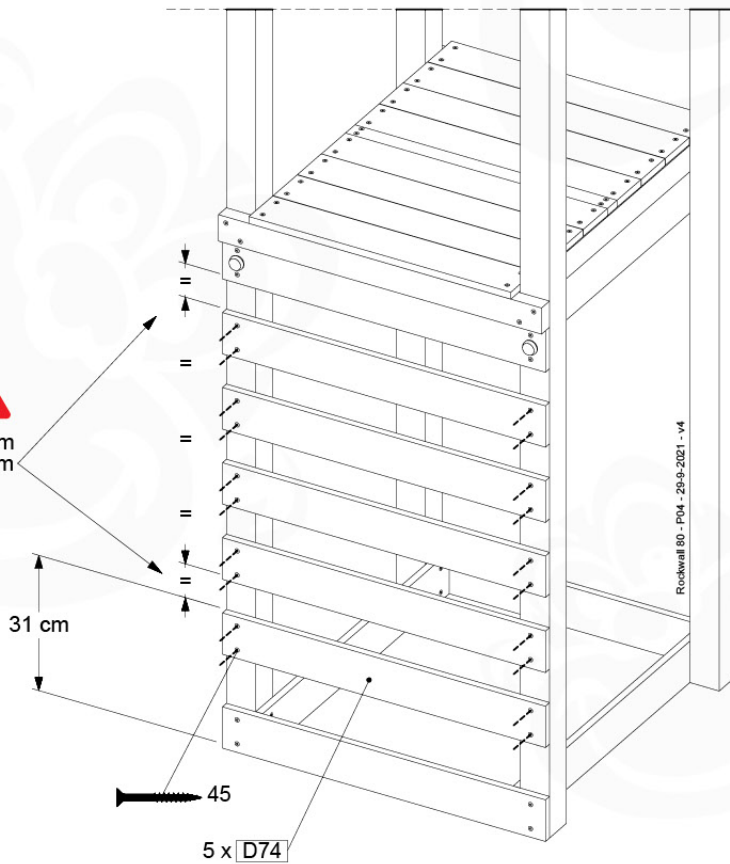

12-1

min. 2,6 cm
max. 8,8 cm

Rockwall 80 - P04 - 29-9-2021 - v4