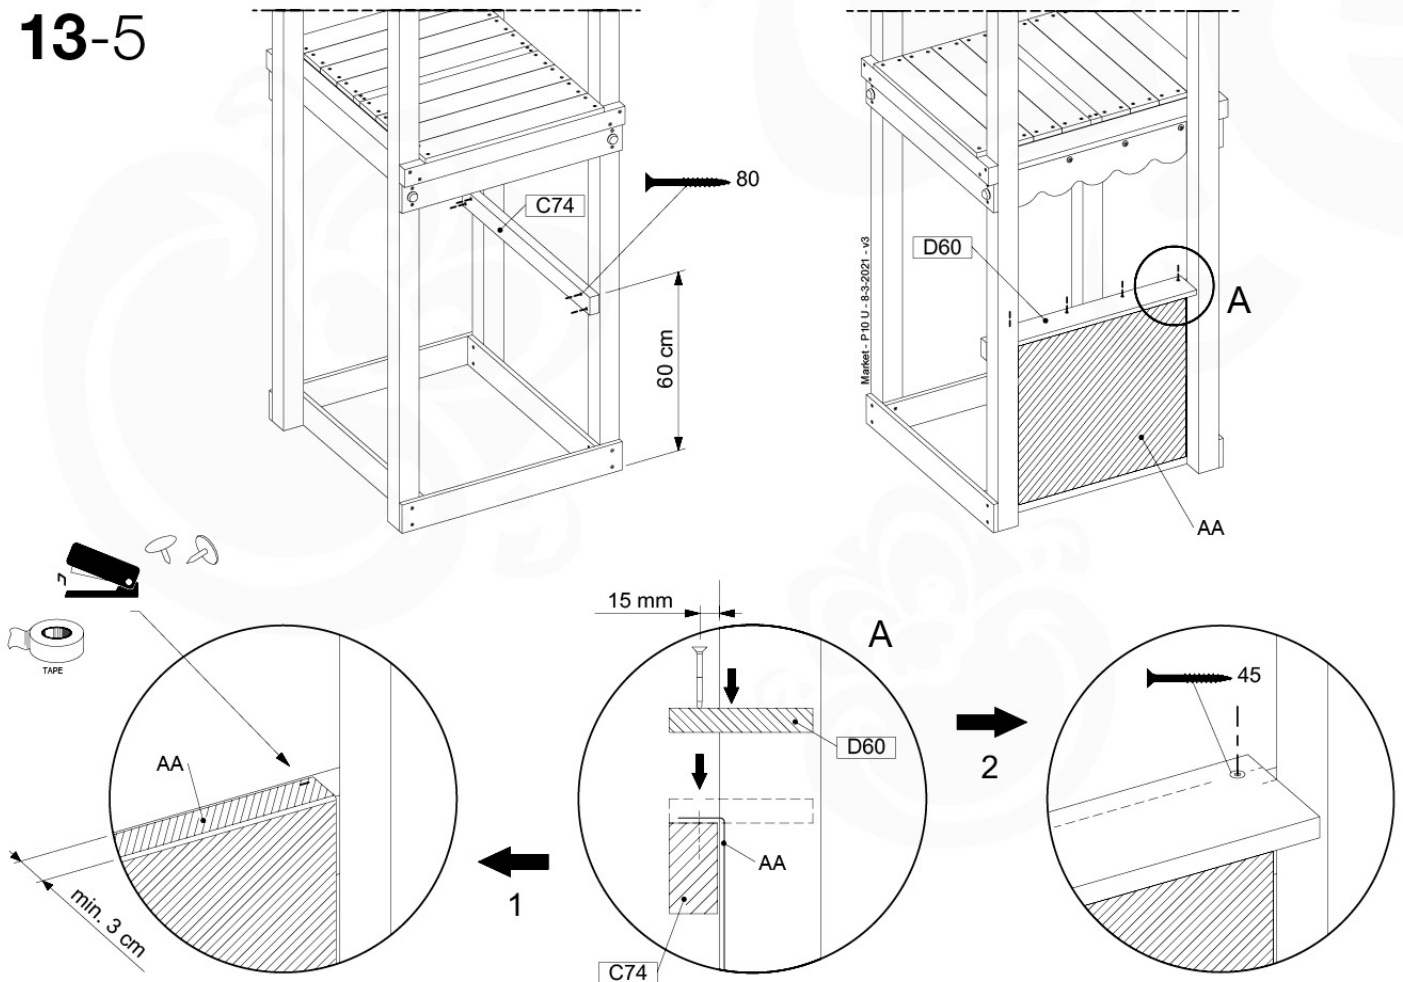

<-- repeat

repeat -->

! Scale of print may not be accurate.
Druckformat kann abweichen.
Les tailles imprimées peuvent varier.
Printformaat kan afwijken.

13-4

13-5

13-6

14 Roof Lookout

RF06

(194_112)

	PartNo	PartName	QTY.
Hardware Pack 100_610	002_219	Gap Point Screw T25 - 5x30	32
Wood	D21	Board 210 mm	10
	D60	Board 600 mm	2

Roof Lookout - P02 - 3-8-2021 - v3

14-1

Roof Lookout - P03 - 3-8-2021 - v3