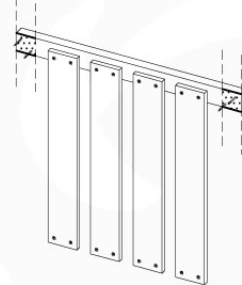

09-7

09-8

09-9

10 Base Tower

BT01

(194_100)

	PartNo	PartName	QTY.
Hardware Pack 100_600	001_406	Stealth Screw 8x45	6
	002_220	Gap Point Screw T25 - 5x45	72
	002_223	Gap Point Screw T25 - 5x80	16
Other	007_001	Ground-anchor	2
Hardware Pack 100_600	022_31x	bpc-base version 3	4
	022_84x	bpc cover	4
Wood	A200	Post 70x70 L2000	4
	C74	Beam 740 mm	4
	D60	Board 600 mm	10
	D74	Board 740 mm	8

Base Tower - P02 - BT01 - 18-12-2020 - v3.0

10-1

10-2

10-3

11 Balustrade (2x)

BL01

(194_101)

	PartNo	PartName	QTY.
Hardware Pack 100_601	002_220	Gap Point Screw T25 - 5x45	16
	002_223	Gap Point Screw T25 - 5x80	4
Wood	C74	Beam 740 mm	1
	D65	Board 650 mm	4