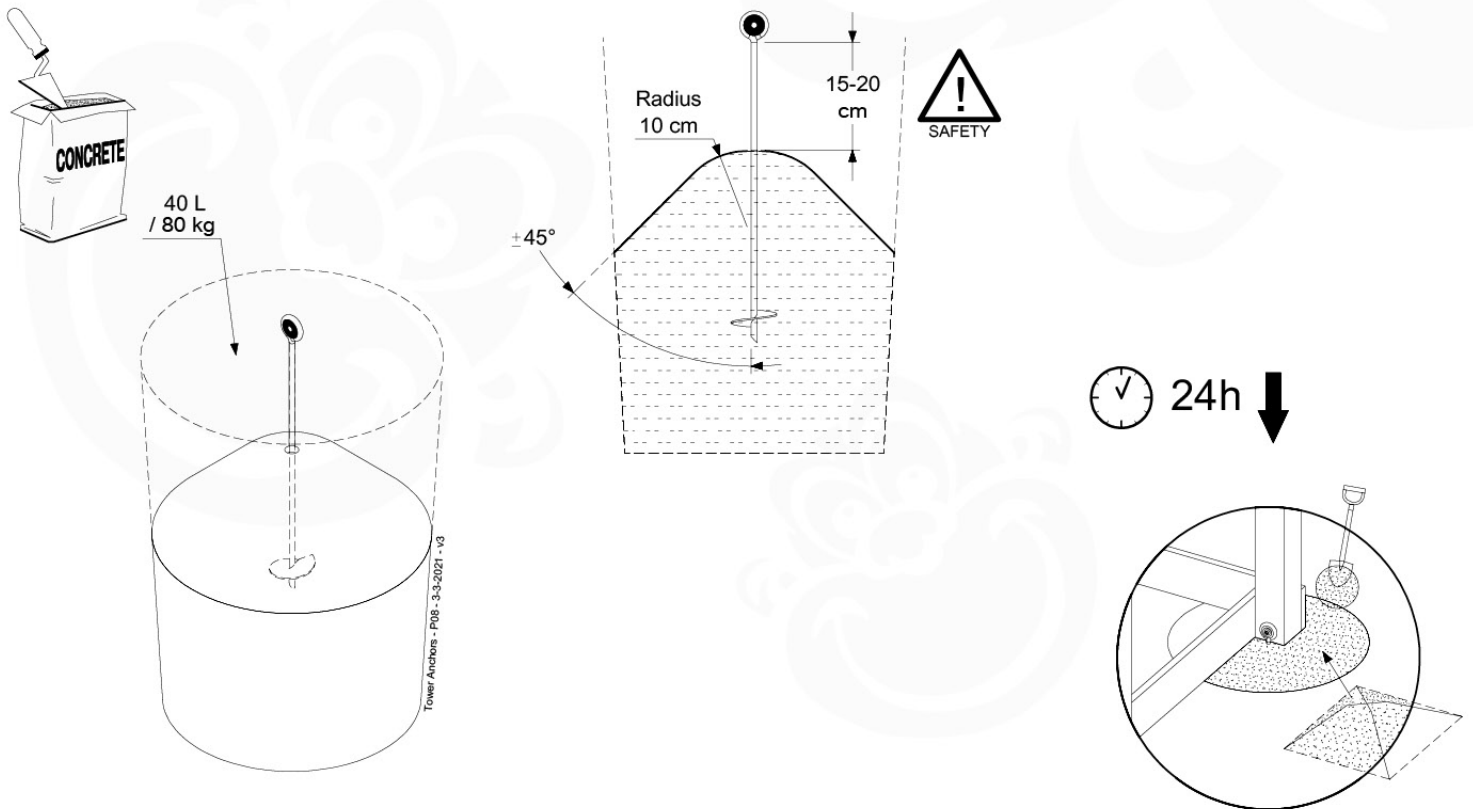

Assembly Package Tower
194_100

45

007_001

Tower Anchors - P04 - 3.9.2021 - 03

18-1

18-2

19 Add-on

Wavy Star Slide XXL