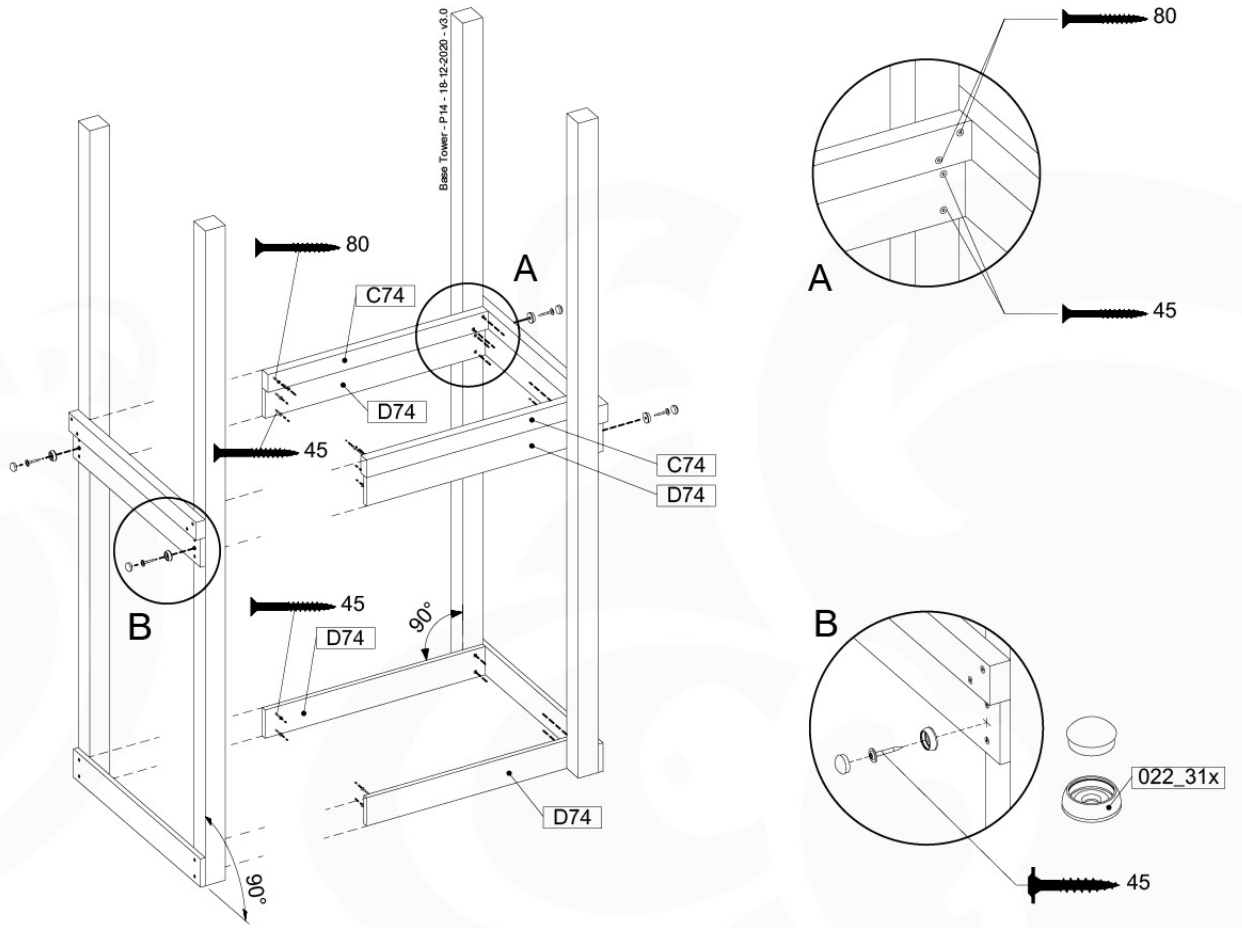

09-7

09-8

09-9

10 Base Tower

BT01

(194_100)

	PartNo	PartName	QTY.
Hardware Pack 100_600	001_406	Stealth Screw 8x45	6
	002_220	Gap Point Screw T25 - 5x45	72
	002_223	Gap Point Screw T25 - 5x80	16
Other	007_001	Ground-anchor	2
Hardware Pack 100_600	022_31x	bpc-base version 3	4
	022_84x	bpc cover	4
Wood	A200	Post 70x70 L2000	4
	C74	Beam 740 mm	4
	D60	Board 600 mm	10
	D74	Board 740 mm	8

Base Tower - P02 - BT01 - 18-12-2020 - v3.0

10-1

10-2

10-3

11 Balustrade (2x)

BL01

(194_101)

	PartNo	PartName	QTY.
Hardware Pack 100_601	002_220	Gap Point Screw T25 - 5x45	16
	002_223	Gap Point Screw T25 - 5x80	4
Wood	C74	Beam 740 mm	1
	D65	Board 650 mm	4