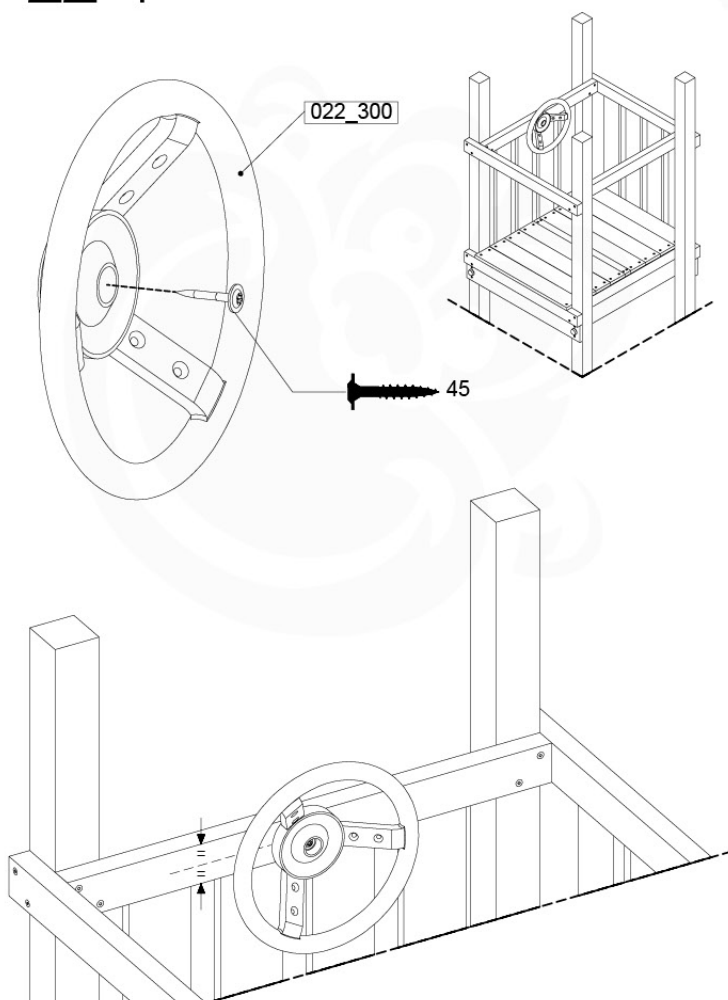

	PartNo	PartName	QTY.
Hardware Pack 100_346	001_103	M8 Washer Head Screw 40mm	2
	002_223	Gap Point Screw T25 - 5x80	4
	003_010	M8 spring lock washer	2
	003_040	M8 Washer	2
	004_052	M8 Drive-in Nut 30mm	2
	004_054	M8 Drive-in Nut 45mm	2
	022_31x	bpc-base version 3	2
	022_84x	bpc cover	2
Other	102_915	Fireman's Pole	1
Timber	C74	Beam 740 mm	1

Fireman's Pole AL - P02 U - 12-11-2020 - v3.0

21-1

Fireman's Pole (201_275)
040_335 Part 2

22 Accessories

AC01

(194_119)

	PartNo	PartName	QTY.
Hardware Pack 100_617	001_406	Stealth Screw 8x45	1
	002_041	Dome head screw 4.5 x 20 mm	3
	002_042	Dome head screw 3.5 x 13mm	4
	002_219	Gap Point Screw T25 - 5x30	2
Other	022_300	Steering Wheel	1
	022_800	Rail P/T 105	1
	022_910	Sandpad	1
	103_901	Logo ID Plate	1
	104_107	Tool Set Climbing Units	1
	120_024	Tower Flag	1
	122_302	Telescope	1

Accessory set - P02 - 29-9-2021 - 14

22-1

22-2

Accessory set - P03 - 29-9-2021 - 14

22-3

22-4

Accessoires set - PO4 - 20-9-2021 - v4

22-5