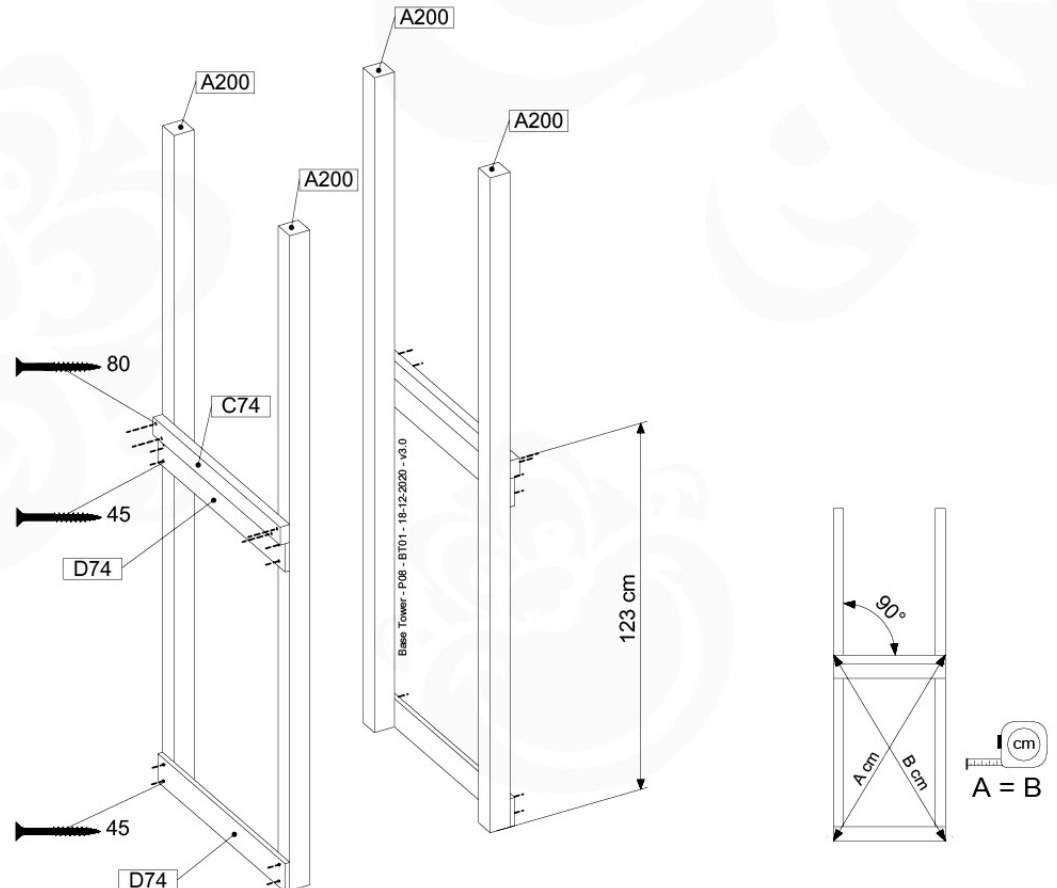

09-7

09-8

09-9

10 Base Tower

BT01

(194_100)

	PartNo	PartName	QTY.
Hardware Pack 100_600	001_406	Stealth Screw 8x45	6
	002_220	Gap Point Screw T25 - 5x45	72
	002_223	Gap Point Screw T25 - 5x80	16
Other	007_001	Ground-anchor	2
Hardware Pack 100_600	022_31x	bpc-base version 3	4
	022_84x	bpc cover	4
Wood	A200	Post 70x70 L2000	4
	C74	Beam 740 mm	4
	D60	Board 600 mm	10
	D74	Board 740 mm	8

Base Tower - P02 - BT01 - 18-12-2020 - v3.0

10-1

10-2

10-3

11 Balustrade (2x)

BL01

(194_101)

	PartNo	PartName	QTY.
Hardware Pack 100_601	002_220	Gap Point Screw T25 - 5x45	16
	002_223	Gap Point Screw T25 - 5x80	4
Wood	C74	Beam 740 mm	1
	D65	Board 650 mm	4