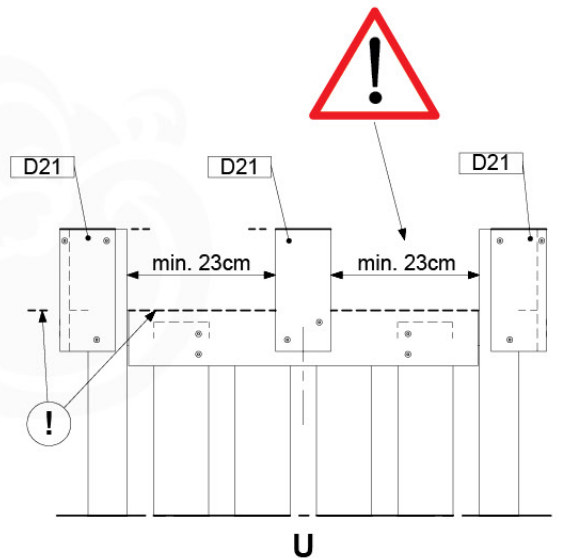

(194_112)

	PartNo	PartName	QTY.
Hardware Pack 100_610	002_219	Gap Point Screw T25 - 5x30	32
Wood	D21	Board 210 mm	10
	D60	Board 600 mm	2

Roof Lookout - P02 - 3-8-2021 - v3

14-1

Roof Lookout - P03 - 3-8-2021 - v3