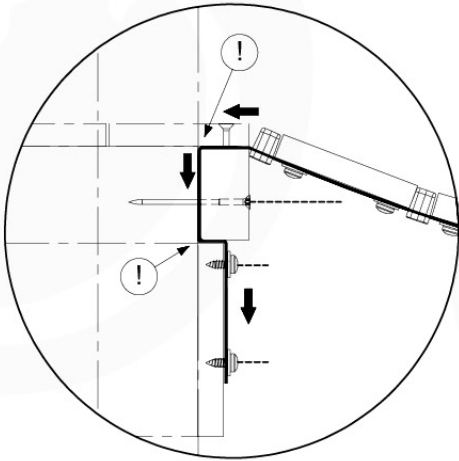

15 Clatter Bridge

CB01

(194_116)

	PartNo	PartName	QTY.
Hardware Pack 100_614	002_036	16mm Pan Head Tapping Screw T25	72
	002_220	Gap Point Screw T25 - 5x45	10
	002_223	Gap Point Screw T25 - 5x80	12
	003_034	M6 Washer	72
Other	022_911	Bridge Spacer	26
	121_114	BridgeLink Strap 210cm	3
Wood	C141	Beam 1410 mm	2
	D60	Board 600 mm	12
	D141	Board 1410 mm	2

Clatter Bridge - P02 - 12-11-2020 - v3

15-1

15-2

15-3

15-4

15-5

16 Ladder

LA04

(194_104)

	PartNo	PartName	QTY.
Hardware Pack 100_603	001_404	Stealth Screw 8x30	4
	002_219	Gap Point Screw T25 - 5x30	4
	002_220	Gap Point Screw T25 - 5x45	8
	002_223	Gap Point Screw T25 - 5x80	4
Other	005_03x	Ladder Rung Y/B/G/R	4
	005_522	Connection Bracket Mini Market	2
	022_835	Rung Cap	8
	120_102	Handgrip set (2x Complete)	1
Wood	C74	Beam 740 mm	1
	C150	Beam 1500 mm	2