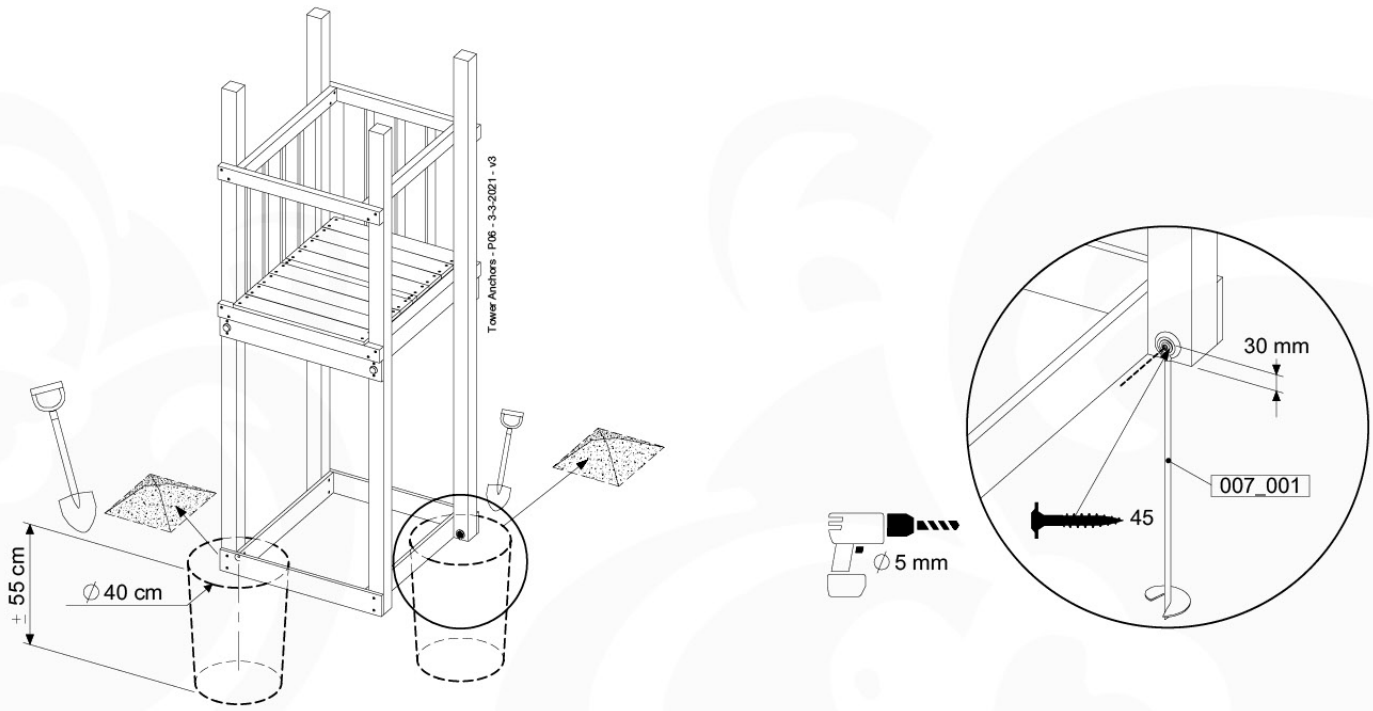

Assembly Package Tower
194_100

45

007_001

Tower Anchors - P04 - 3.9.2021 - 03

18-1

18-2

19 Add-on

Wavy Star Slide XXL