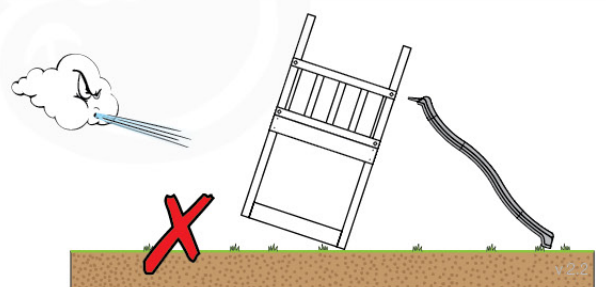

06 Playground Foundation

FD03

06-1

07 Base Tower

BT06

(194_100)

	PartNo	PartName	QTY.
Hardware Pack 100_600	001_406	Stealth Screw 8x45	6
	002_220	Gap Point Screw T25 - 5x45	72
	002_223	Gap Point Screw T25 - 5x80	16
Other	007_001	Ground-anchor	2
Hardware Pack 100_600	022_31x	bpc-base version 3	4
	022_84x	bpc cover	4
Wood	A240	Post 70x70 L2400	4
	C74	Beam 740 mm	4
	D60	Board 600 mm	10
	D74	Board 740 mm	8