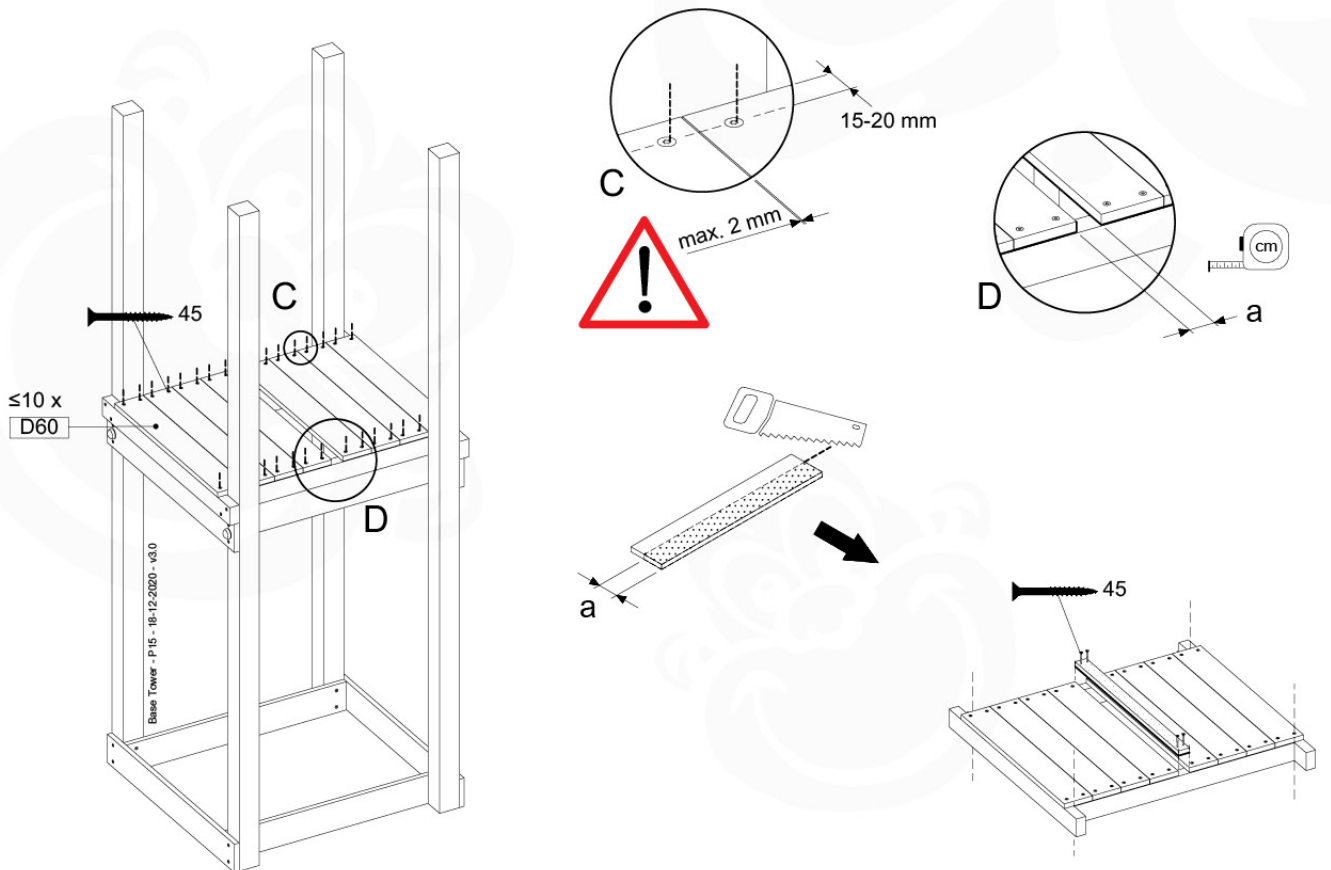

09-7

09-8

09-9

10 Base Tower

BT01

(194_100)

	PartNo	PartName	QTY.
Hardware Pack 100_600	001_406	Stealth Screw 8x45	6
	002_220	Gap Point Screw T25 - 5x45	72
	002_223	Gap Point Screw T25 - 5x80	16
Other	007_001	Ground-anchor	2
Hardware Pack 100_600	022_31x	bpc-base version 3	4
	022_84x	bpc cover	4
Wood	A200	Post 70x70 L2000	4
	C74	Beam 740 mm	4
	D60	Board 600 mm	10
	D74	Board 740 mm	8

Base Tower - P02 - BT01 - 18-12-2020 - v3.0

10-1

10-2

10-3

11 Balustrade (2x)

BL01

(194_101)

	PartNo	PartName	QTY.
Hardware Pack 100_601	002_220	Gap Point Screw T25 - 5x45	16
	002_223	Gap Point Screw T25 - 5x80	4
Wood	C74	Beam 740 mm	1
	D65	Board 650 mm	4