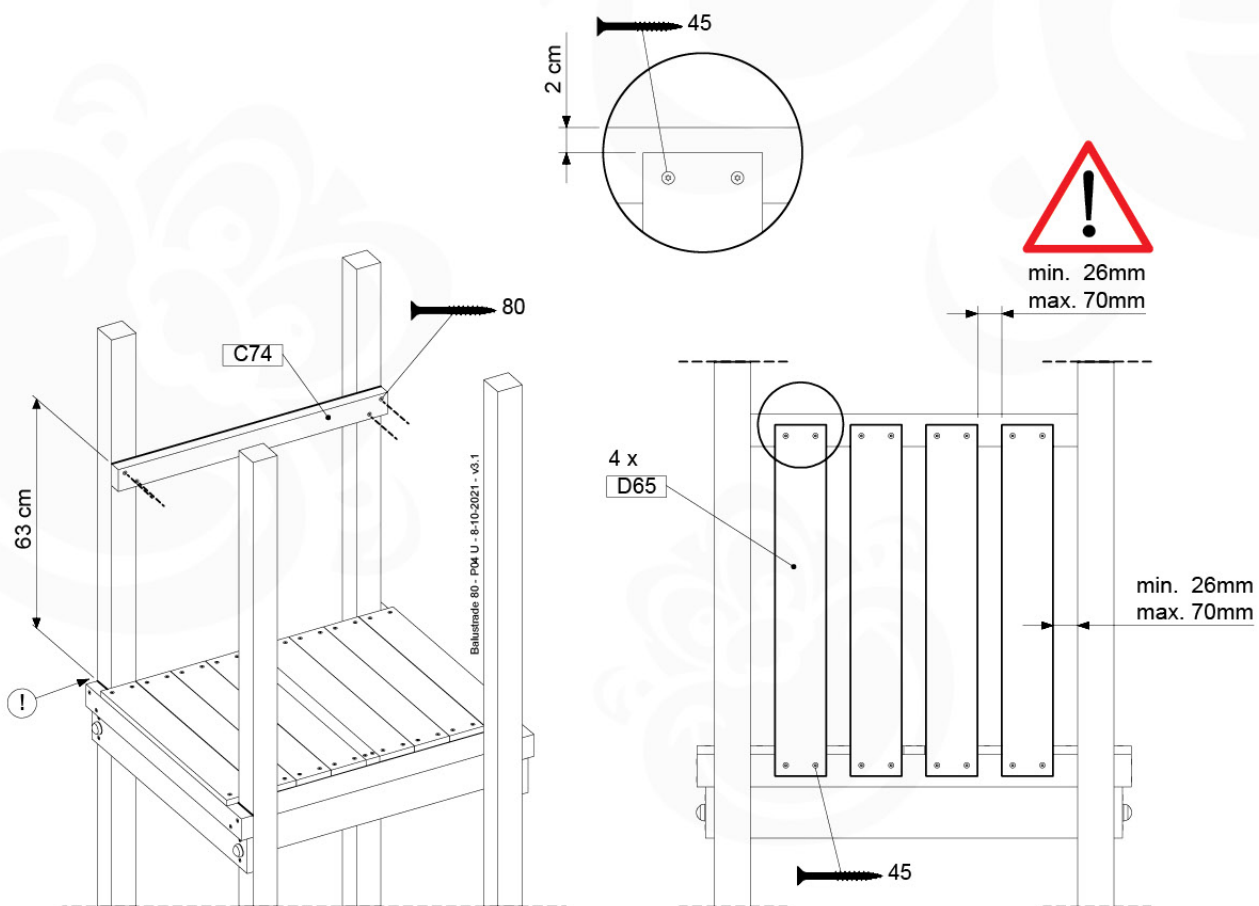

06 Playground Foundation

FD03

06-1

07 Base Tower

BT06

(194_100)

	PartNo	PartName	QTY.
Hardware Pack 100_600	001_406	Stealth Screw 8x45	6
	002_220	Gap Point Screw T25 - 5x45	72
	002_223	Gap Point Screw T25 - 5x80	16
Other	007_001	Ground-anchor	2
Hardware Pack 100_600	022_31x	bpc-base version 3	4
	022_84x	bpc cover	4
Wood	A240	Post 70x70 L2400	4
	C74	Beam 740 mm	4
	D60	Board 600 mm	10
	D74	Board 740 mm	8

Base Tower - P07 - BT06 - 18-12-2020 - v3.0

07-1

07-2

07-3

08 Balustrade (1x)

BL01

(194_101)

	PartNo	PartName	QTY.
Hardware Pack 100_601	002_220	Gap Point Screw T25 - 5x45	16
	002_223	Gap Point Screw T25 - 5x80	4
Wood	C74	Beam 740 mm	1
	D65	Board 650 mm	4

Balustrade 80 - PO2 U - 8-10-2021 - v3.1

08-1

09 Roof Pyramid

RF05

(194_109)

	PartNo	PartName	QTY.
Hardware Pack 100_607	002_219	Gap Point Screw T25 - 5x30	32
	002_220	Gap Point Screw T25 - 5x45	8
	002_223	Gap Point Screw T25 - 5x80	6
Other	123_220	Canvas sheet 735 x 1365mm (fits 2 sides)	2
Wood	C62	Beam 620 mm	1
	D74	Board 740 mm	8