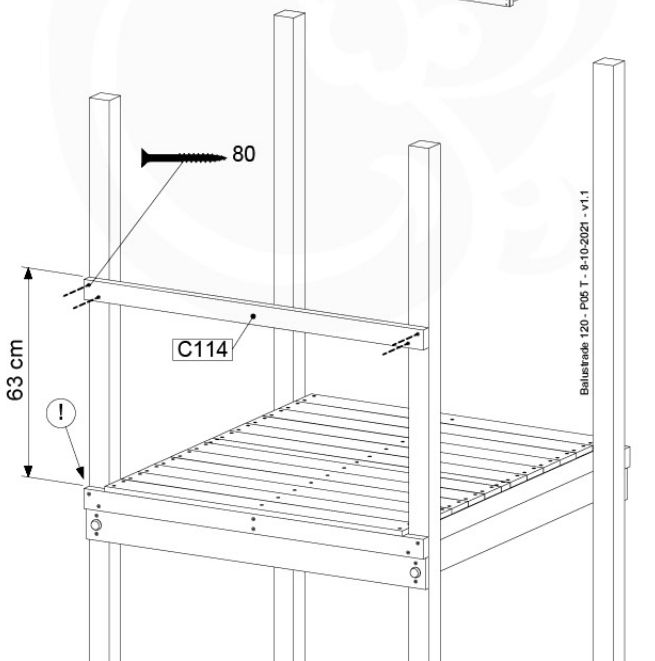

SAFETY
min. 26 mm
max. 70 mm

min. 26 mm
max. 85 mm

6 x D65

45