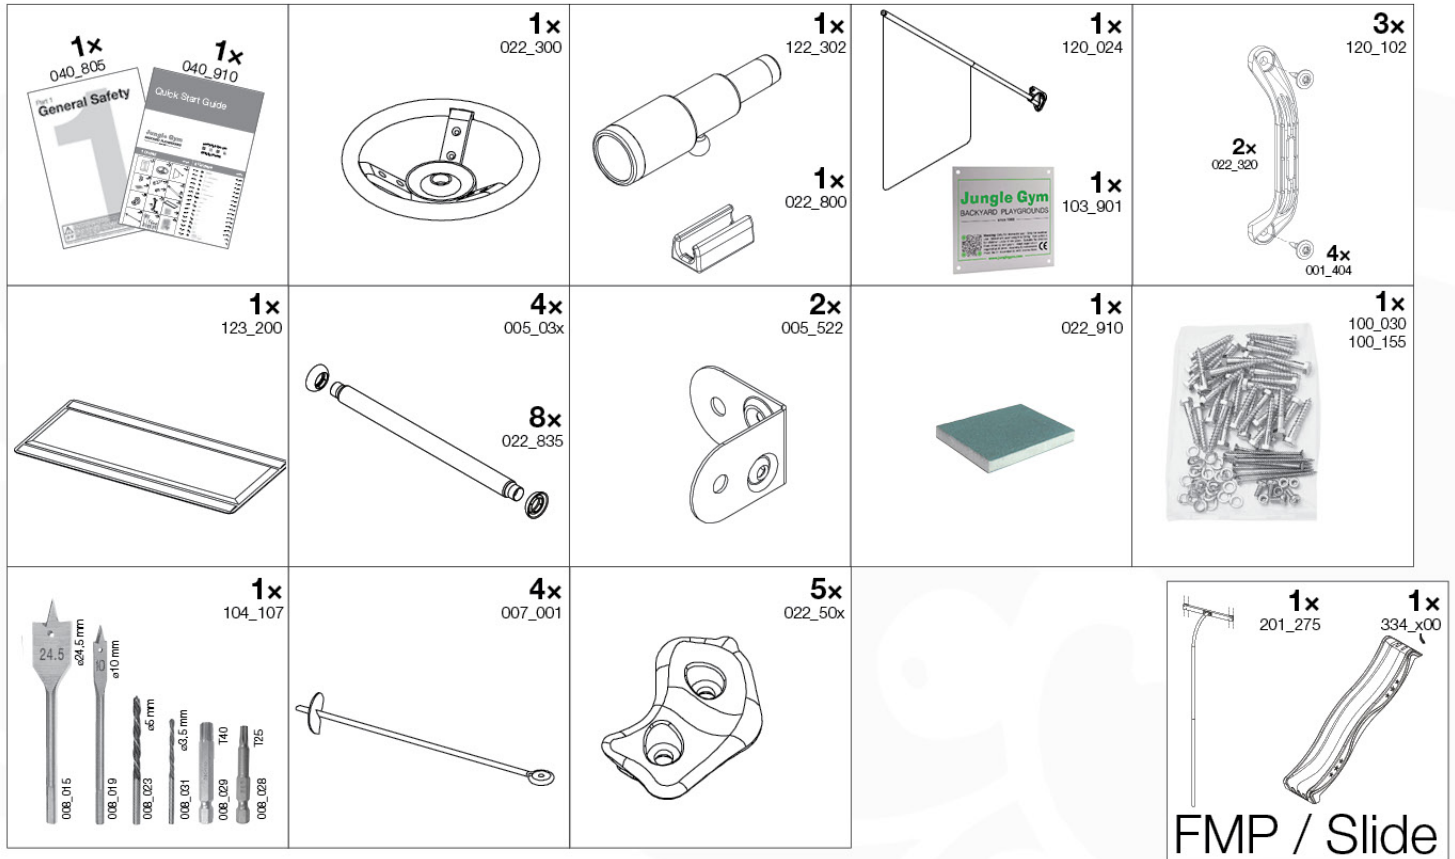

01 What's in the Delivery?

401_080 + 457_005

FMP / Slide

02 Hardware

Total HWP 100_030 + 100_155 Jungle Mansion 2.1

20220222

001_102	10x		M8 x 30mm	000_101	10x		ø2 x 20mm
001_417	12x		ø8 x 80mm	003_010	10x		M8x14.2mm
001_411	4x		ø8 x 60mm	004_050	10x		M8 x 22mm
001_406	13x		ø8 x 45mm	120_005	16x		M8
001_404	4x		ø8 x 30mm				
002_223	90x		ø5 x 80mm				
002_220	518x		ø5 x 45mm				
002_219	6x		ø5 x 30mm				
002_308	2x		ø5.0 x 20mm				
002_041	3x		ø4.5 x 20mm				
002_042	4x		ø3.5 x 13mm