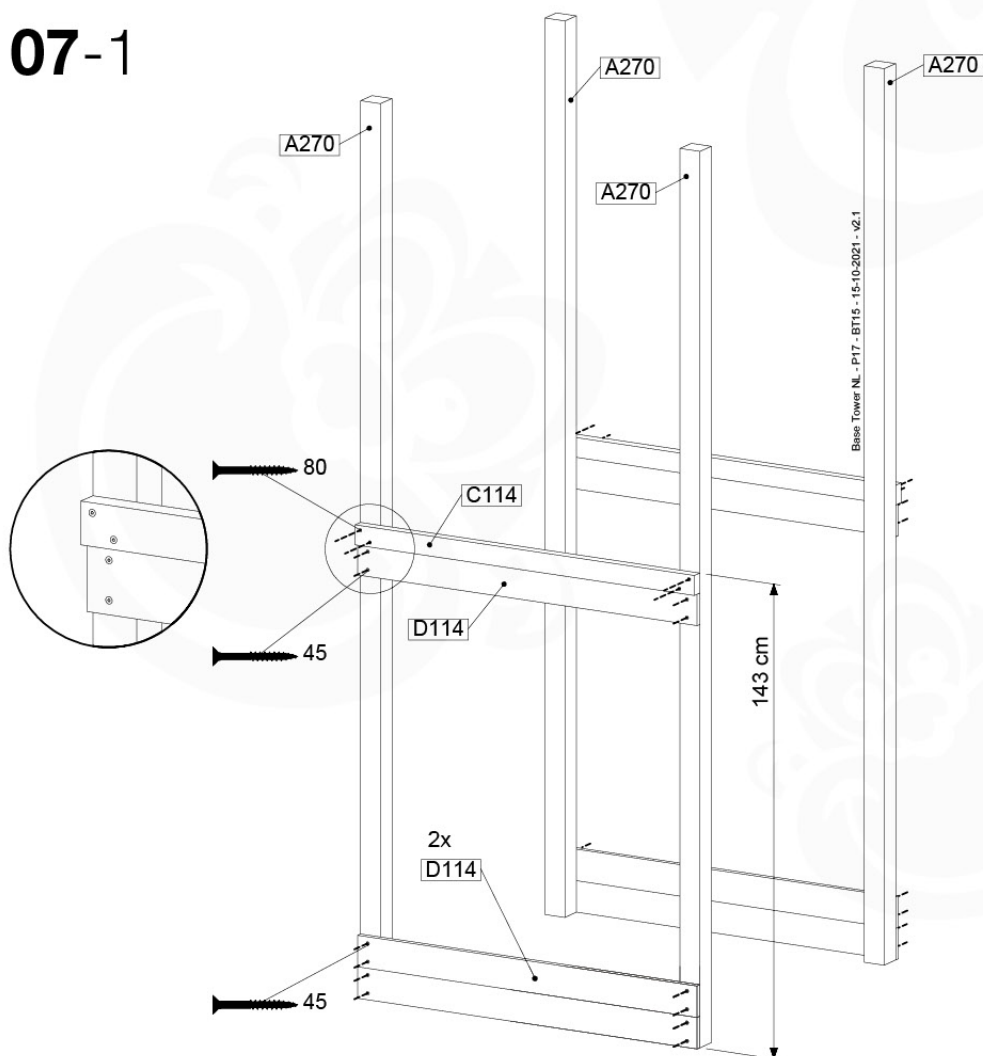

06 Playground Foundation

FD07

07 Base Tower

BT15

	PartNo	PartName	QTY.
Hardware Pack	001_406	Stealth Screw 8x45	6
	001_417	Stealth Screw 8x80	4
	002_220	Gap Point Screw T25 - 5x45	118
	002_223	Gap Point Screw T25 - 5x80	20
	022_31x	bpc-base version 3	8
	022_84x	bpc cover	8
Other	007_001	Ground-anchor	2
Timber	A270	Post 70x70 L2700	4
	C114	Beam 1140 mm	5
	D100	Board 1000 mm	14
	D114	Board 1140 mm	12

Base Tower NL - P09 - BT15 - 15-10-2021 - v2.1

07-1

Base Tower NL - P17 - BT15 - 15-10-2021 - v2.1

1 cm
A = B

07-2

07-3

07-4

08 Extended Tower

ET15

	PartNo	PartName	QTY.
Hardware pack	001_406	Stealth Screw 8x45	4
	001_417	Stealth Screw 8x80	2
	002_220	Gap Point Screw T25 - 5x45	106
	002_223	Gap Point Screw T25 - 5x80	16
Other	007_001	Ground-anchor	2
	022_31x	bpc-base version 3	4
	022_84x	bpc cover	4
Timber	A220	Post 70x70 L2200	2
	C114	Beam 1140 mm	4
	D100	Board 1000 mm	14
	D114	Board 1140 mm	9