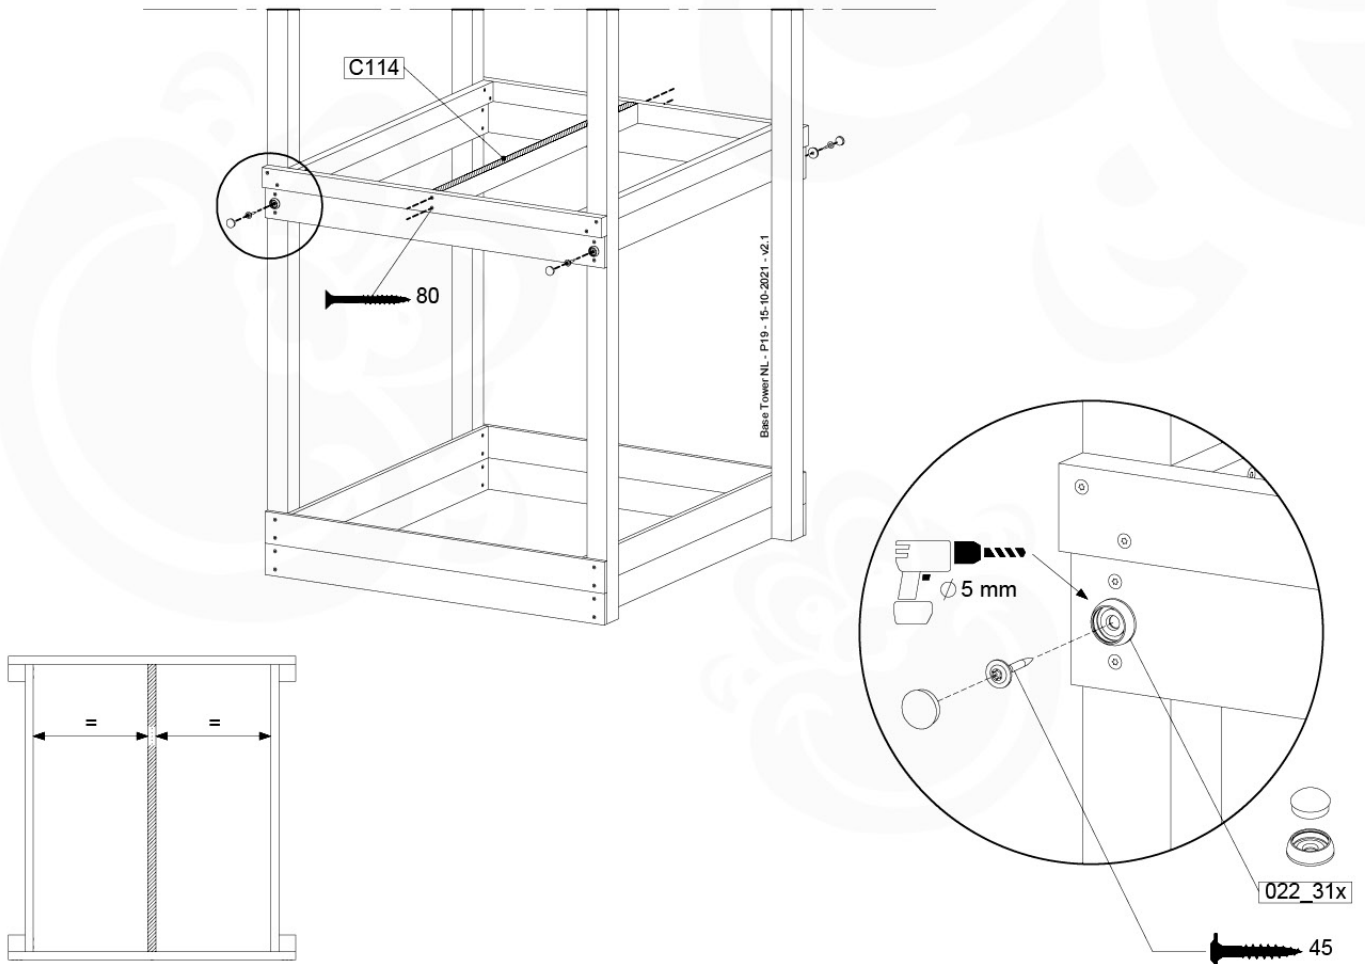

Base Tower NL - P09 - BT15 - 15-10-2021 - v2.1

07-1

Base Tower NL - P17 - BT15 - 15-10-2021 - v2.1

1 cm
A = B

07-2

07-3

07-4

08 Extended Tower

ET15

	PartNo	PartName	QTY.
Hardware pack	001_406	Stealth Screw 8x45	4
	001_417	Stealth Screw 8x80	2
	002_220	Gap Point Screw T25 - 5x45	106
	002_223	Gap Point Screw T25 - 5x80	16
Other	007_001	Ground-anchor	2
	022_31x	bpc-base version 3	4
	022_84x	bpc cover	4
Timber	A220	Post 70x70 L2200	2
	C114	Beam 1140 mm	4
	D100	Board 1000 mm	14
	D114	Board 1140 mm	9