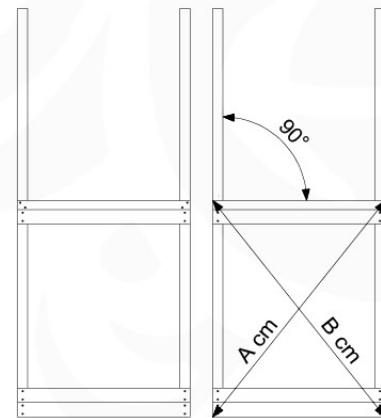

06 Playground Foundation

FD07

07 Base Tower

BT15

	PartNo	PartName	QTY.
Hardware Pack	001_406	Stealth Screw 8x45	6
	001_417	Stealth Screw 8x80	4
	002_220	Gap Point Screw T25 - 5x45	118
	002_223	Gap Point Screw T25 - 5x80	20
	022_31x	bpc-base version 3	8
	022_84x	bpc cover	8
Other	007_001	Ground-anchor	2
Timber	A270	Post 70x70 L2700	4
	C114	Beam 1140 mm	5
	D100	Board 1000 mm	14
	D114	Board 1140 mm	12

Base Tower NL - P09 - BT15 - 15-10-2021 - v2.1

07-1

Base Tower NL - P17 - BT15 - 15-10-2021 - v2.1

1 cm
A = B

07-2

07-3

07-4

08 Extended Tower