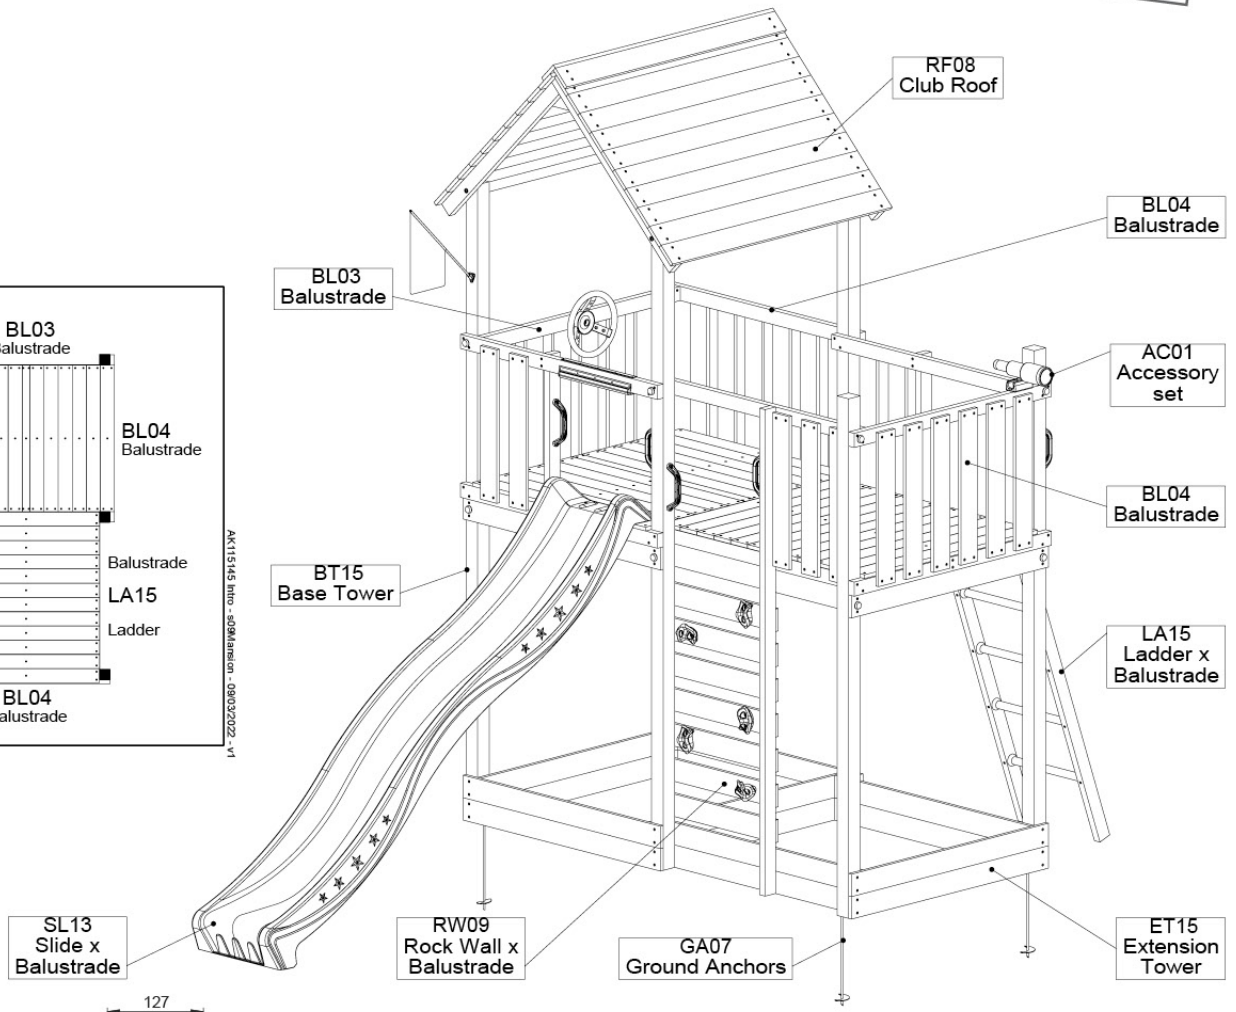

Assembly

Instructions

Jungle Mansion 2.1

801_009

AK115145 mto - s090m1000 - 09032022-1*

Jungle Gym

BACKYARD PLAYGROUNDS

since 1988