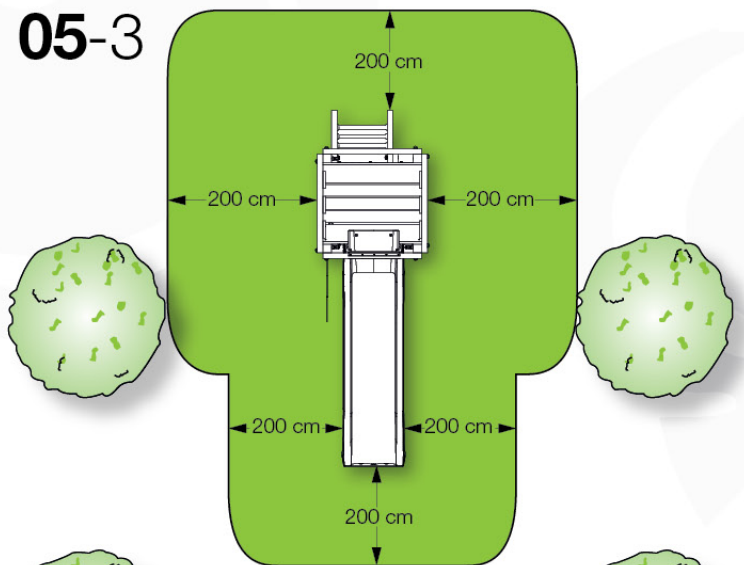

05 Safe Playground Planning

05-1

05-2

05-3

05-4

05-5