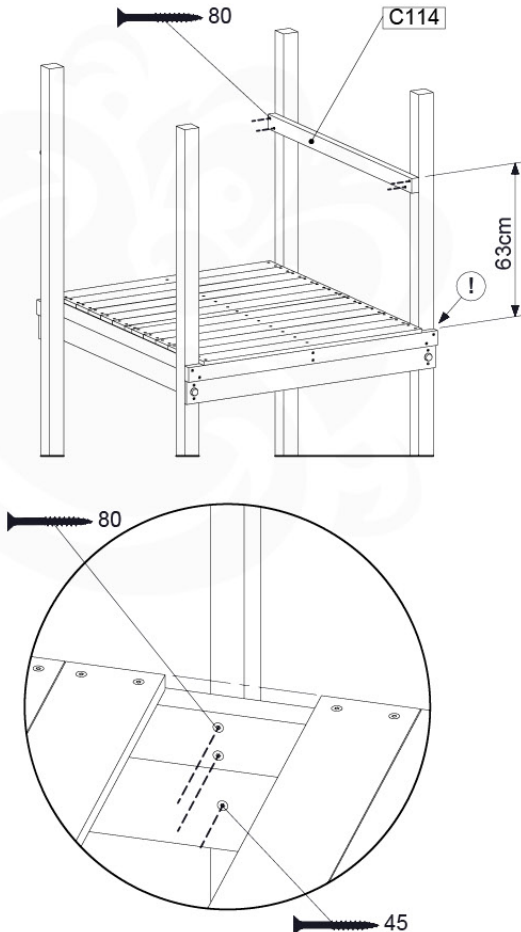

11-1

Rockwall 115 - P11 UL 145 - 13-1-2022 - v2