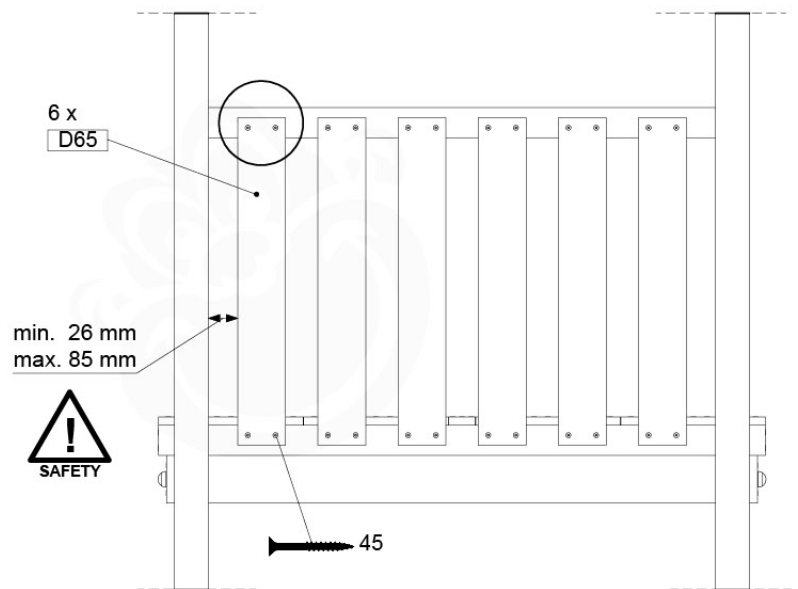

09 Balustrade (1x)

BL03

	PartNo	PartName	QTY.
Hardware Pack	002_220	Gap Point Screw T25 - 5x45	24
	002_223	Gap Point Screw T25 - 5x80	4
Timber	C114	Beam 1140 mm	1
	D65	Board 650 mm	6

Balustrade 120 - P04 U - 8-10-2021 - v1.1

09-1