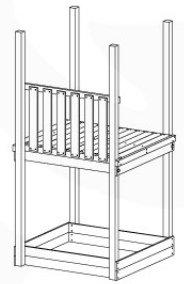

09 Balustrade (1x)

BL03

	PartNo	PartName	QTY.
Hardware Pack	002_220	Gap Point Screw T25 - 5x45	24
	002_223	Gap Point Screw T25 - 5x80	4
Timber	C114	Beam 1140 mm	1
	D65	Board 650 mm	6

Balustrade 120 - P04 U - 8-10-2021 - v1.1

09-1