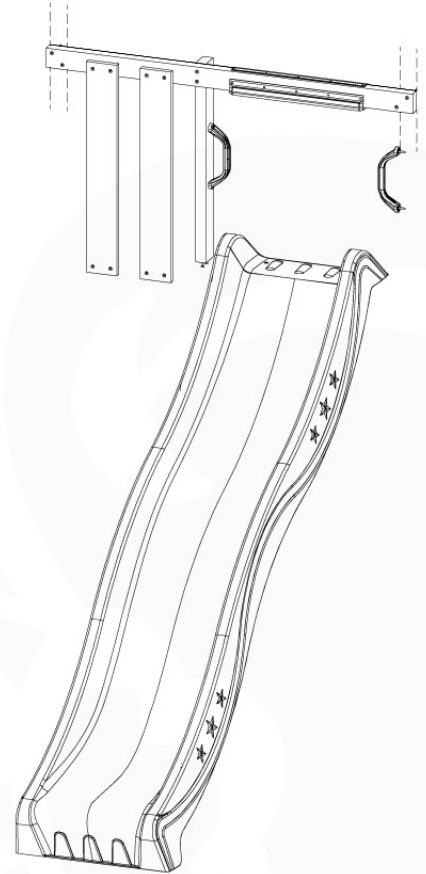

17 Slide Set

SL13

	PartNo	PartName	QTY.
Hardware Pack	000_101	Nail Pan Head	10
	002_220	Gap Point Screw T25 - 5x45	8
	002_223	Gap Point Screw T25 - 5x80	8
	002_308	Gap Point Screw T25 - 5x20	2
Other	120_102	Handgrip set (complete 2x)	1
	123_200	Bumperpad	1
	324_xxx 334_xxx	Wavy Star Slide XL 2200 mm / Wavy Star Slide XXL 2650 mm	1
Timber	C114	Beam 1140 mm	1
	C70	Beam 700 mm	1
	D65	Board 650 mm	2