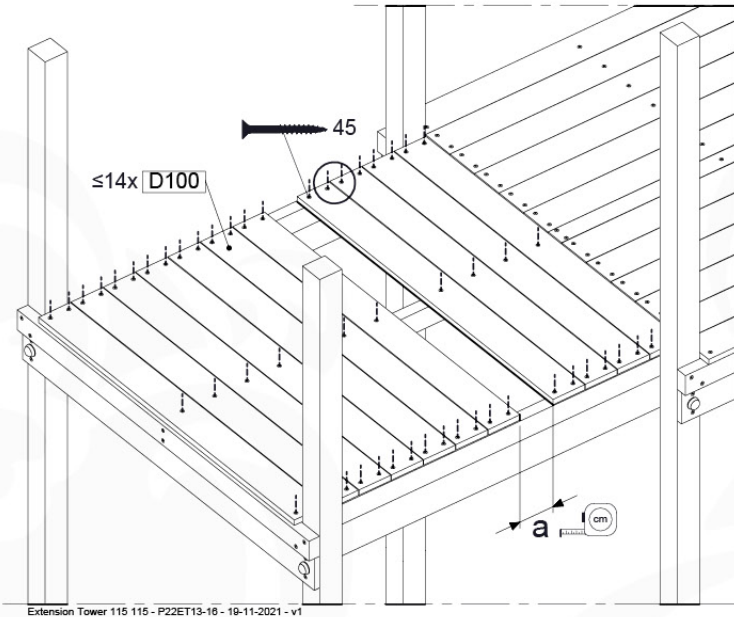

Extension Tower 115 115 - P04 - ET15 - 19-11-2021 - v1

08-Extended Tower ET15

08-1

A = B

08-2

08-3

08-4

09 Balustrade (1x)

BL03

	PartNo	PartName	QTY.
Hardware Pack	002_220	Gap Point Screw T25 - 5x45	24
	002_223	Gap Point Screw T25 - 5x80	4
Timber	C114	Beam 1140 mm	1
	D65	Board 650 mm	6

Balustrade 120 - P04 U - 8-10-2021 - v1.1