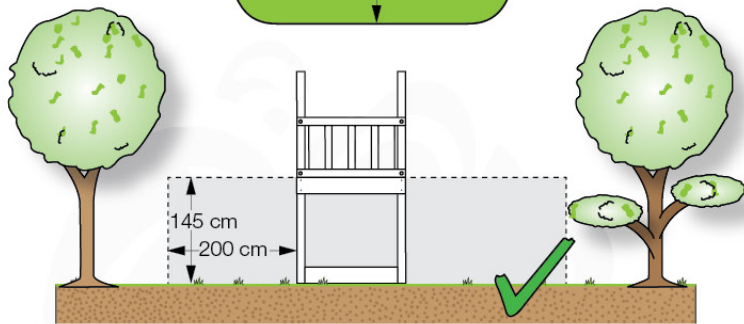

05 Safe Playground Planning

05-1

05-2

05-3

05-4

05-5