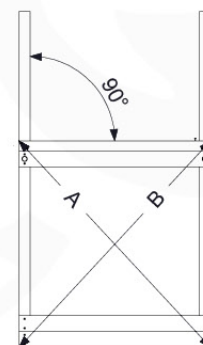

08 Extended Tower

ET15

	PartNo	PartName	QTY.
Hardware pack	001_406	Stealth Screw 8x45	4
	001_417	Stealth Screw 8x80	2
	002_220	Gap Point Screw T25 - 5x45	106
	002_223	Gap Point Screw T25 - 5x80	16
Other	007_001	Ground-anchor	2
	022_31x	bpc-base version 3	4
	022_84x	bpc cover	4
Timber	A220	Post 70x70 L2200	2
	C114	Beam 1140 mm	4
	D100	Board 1000 mm	14
	D114	Board 1140 mm	9

08-Extended Tower ET15

08-1

A = B