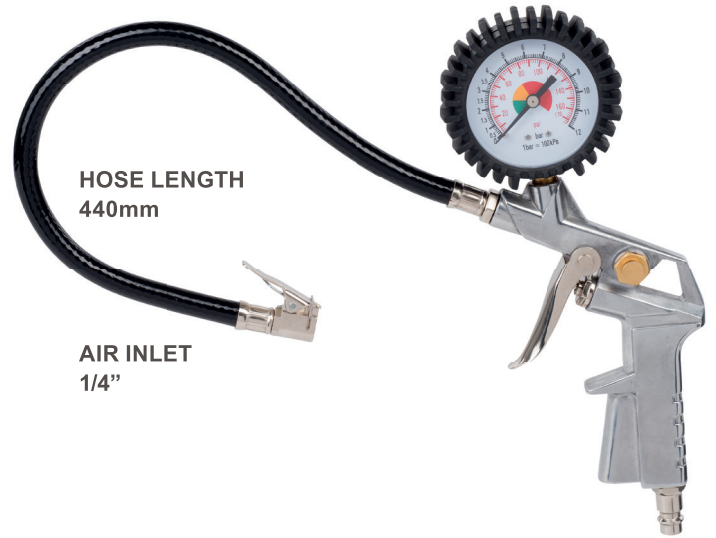

**8
bar**

5 400338 041044 >

POWAIR0100

HOSE LENGTH
440mm

AIR INLET
1/4"

IMPORTANT FEATURES

**8
bar**

5 400338 053108 >

POWAIR0102

HOSE LENGTH
330mm

AIR INLET
1/4"

PROFESSIONAL

AVAILABLE NOW

POWAIR0100 - AIR TYRE INFLATING GUN

This portable air gun is ideal for inflating the tyres of your bike, motor-cycle, car, etc. The manometer allows a quick and accurate reading and lets you keep your tyres at the right pressure all year long.

POWAIR0102 - PROFESSIONAL AIR TYRE INFLATING GUN

This sturdy air inflating gun is designed for professional use. Its ergonomic design not only guarantees a comfortable feeling, but also a simple and fast operation. It can withstand a maximum pressure of 8bar.

TECHNICAL SPECIFICATIONS POWAIR0100		Features	Box content	Symbols
Max. pressure	8bar	• manometer (0-12bar)	1x tyre inflating gun	 
Length hose	440mm		1x manometer	

TECHNICAL SPECIFICATIONS POWAIR0102		Features	Box content	Symbols
Max. pressure	8bar	• professional • manometer (0-12bar)	1x tyre inflating gun	 
Length hose	330mm		1x manometer	