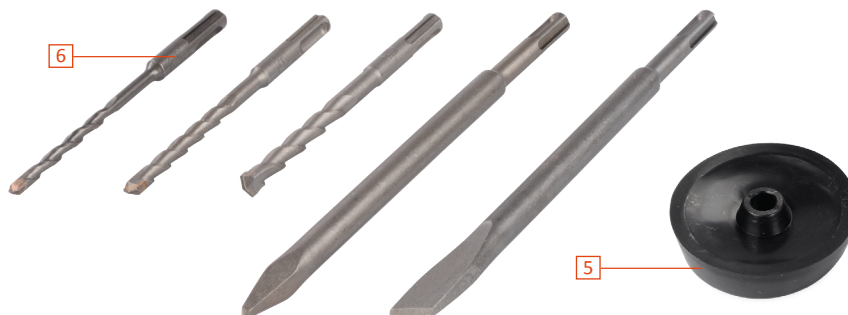

SDS PLUS-type
CONNECTION TYPE
AANSLUITINGSTYPE
TYPE DE CONNEXION
ANSCHLUSS TYP
TIPO DE CONEXIÓN
TIPO DI CONNESSIONE

22mm
DRILL CAPACITY CONCRETE
BOORCAPACITEIT BETON
CAPACITÉ DE FORAGE BÉTON
BOHRLEISTUNG BETON
CAPACIDAD DE TALADRADO CONCRETO
CAPACITÀ DI PERFORAZIONE CEMENTO

- 1 FASTENING SLEEVE
- 2 AUXILIARY HANDLE
- 3 MODE SELECTION: 4 FUNCTIONS

- 4 LED WORKLIGHT
- 5 DUST CAP
- 6 DRILL Ø6 / Ø8 / Ø10x150mm
POINTED CHISEL: 250mm - FLAT CHISEL: 14x250mm
(SDS-PLUS TYPE)

HAMMER DRILL 20V - POWDP15630

This cordless 20V hammer drill from Dual Power with brushless motor can handle every material and job. You can use it to drill, hammer drill, impact drill and chisel in wood, stone, steel or brick at 4750 strokes per minute. The efficient brushless motor makes the tool extra durable and provides it with an impact force of 3 joules. It can be used for drilling in harder materials, as well as for lighter chiselling tasks.