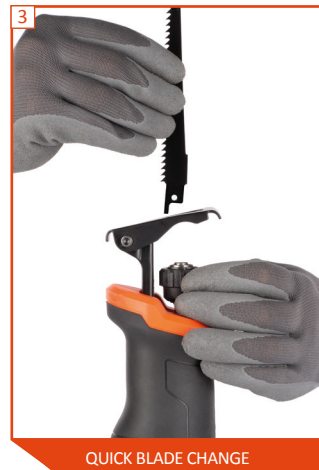

28mm

RECIPROCATING STROKE
 SLAG ZAAGBLAD
 COURSE ALTERNATIVE
 SÄBELHUB
 CARRERA DE MOVIMIENTO ALTERNATIVO
 CORSA ALTERNATIVA

- 1 ADJUSTABLE PIVOT SHOE
- 2 QUICK CHANGE LEVER
- 3 QUICK BLADE CHANGE
- 4 LOCK-ON BUTTON
- 5 SOFT GRIP
- 6 LED WORKLIGHT

QUICK CHANGE LEVER

QUICK BLADE CHANGE

RECIPRO SAW + CHARGER + BATT 20V - POWDP25110

This Dual Power set consists of a 20V reciprocating saw, a 20V 2000mAh battery and a 20V/40V charger.

POWDP25100 reciprocating saw 20V

This cordless 20V reciprocating saw from Dual Power is suited perfectly for a number of sawing tasks, ranging from cutting pipes to branches in the garden. The saw has a sawing capacity of 120mm in wood and 10mm in steel. It provides up to 2800 sawing motions per minute with a reciprocating length of 28mm.

The POWDP25100 features a comfortable soft grip and an easy-to-adjust shoe and cutting angle. Thanks to the quick blade change system, the saw blade can be changed in the blink of an eye. A work light ensures a perfect view of the workpiece, even in darker places.