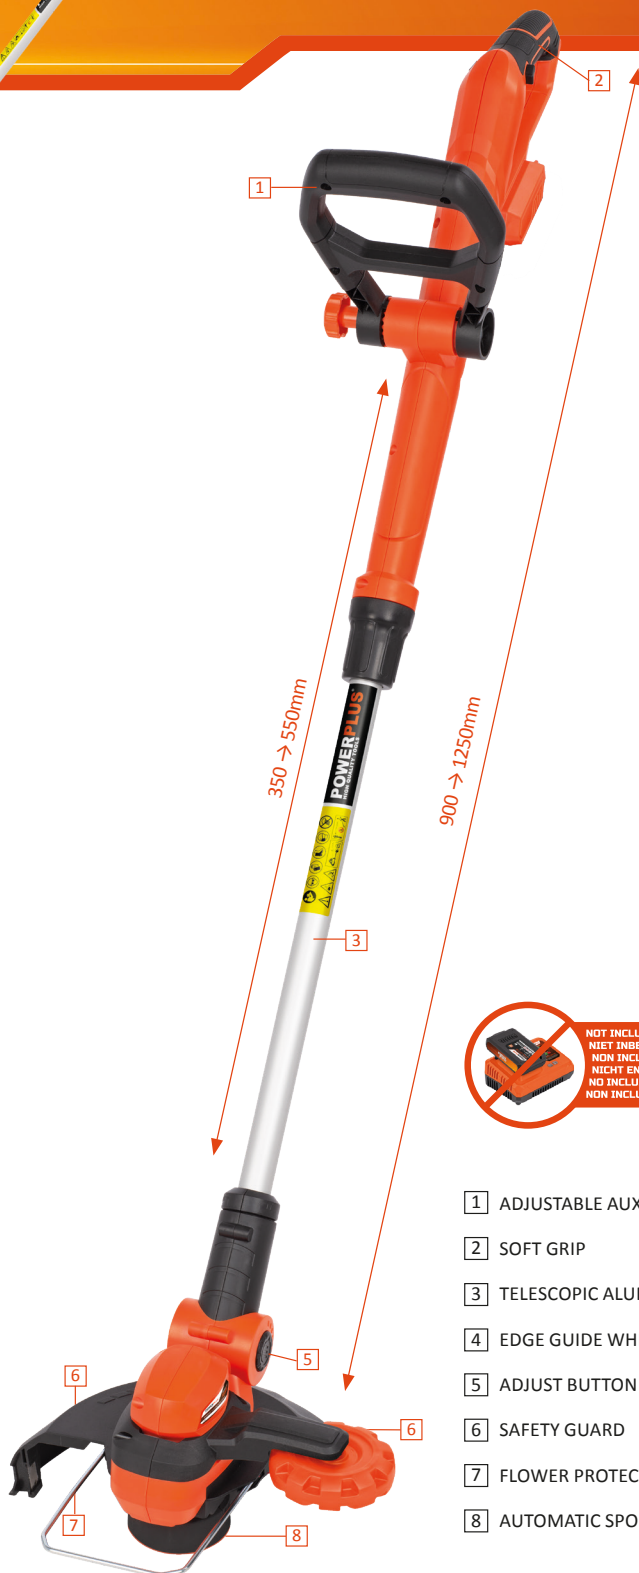

DUAL POWER

choose your battery

POWDPG7541 GRASS TRIMMER

GRASTRIMMER
COUPE-BORDURE
RASENTRIMMER
CORTABORDES
TAGLIAERBA

POWERPLUS
HIGH QUALITY TOOLS

—AND—

—COMBINE WITH THIS—

**20
VOLT
TOOL**

LWA
88dB