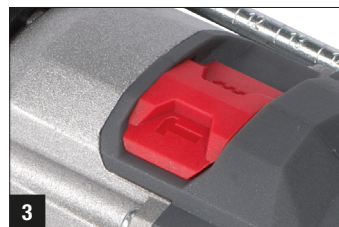

POWERPLUS

POWE10035

IMPACT DRILL 950W

This 950W impact drill is your partner in crime for driving and drilling. With an impact rate of 48000 impacts per minute he can drill 13mm in concrete, 10mm in steel and 25mm in wood. Speed rate can be set from 0 to 3000min⁻¹ and a lock-on button sets the drill for continuous running.

The keyless chuck makes it easy to change drills. The POWE10035 is delivered with an auxiliary handle and depth stop.

TECHNICAL SPECIFICATIONS POWE10035		Features	Box content	Symbols
Voltage - Frequency	230-240V~ 50Hz	<ul style="list-style-type: none"> • 2 functions • Left/right-switch • Lock-on button • Sanou keyless chuck with auto lock • Soft grip • Depth stop • Power indicator 	1x impact drill	CHEMICAL SAFETY ✓ CE □
Rated power	950W		1x auxiliary handle	
Rotation speed	0-3000min ⁻¹		1x depth stop	
Max. impact rate	48000 strokes per minute		1x BMC	
Keyless chuck	Max. Ø13mm		1x manual	
Max. torque	4.5Nm			
Capacity	Concrete 13mm / Steel 10mm / Wood 25mm			
Cable length	2m			