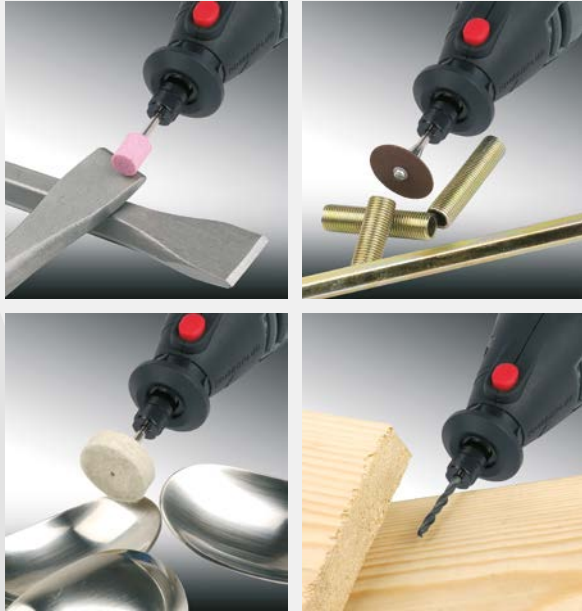

POWERPLUS

POWE80060

ROTARY MULTITOOL 135W

ROTERENDE MULTITOOL
MULTI-OUTIL ROTATIF
ROTIERENDES MULTITOOL
MULTIHERRAMIENTA ROTATIVA

IMPORTANT FEATURES

**135
WATT**

**8000-
32500
min⁻¹**

**Ø2.4-
3.2mm
collet**

**2
YEAR
WARRANTY**

VARIABLE SPEED

SPINDLE LOCK

+ TABLE CLAMP & TUBE

+ 40 ACCESSORIES

1. **1 ON/OFF SWITCH**
   AAN-/UITSCHAKELAAR
   INTERRUPTEUR MARCHE/ARRÊT
   EIN-/AUSSCHALTER
   INTERRUPTOR DE ENCENDID/APAGADO
2. **2 SPEED CONTROL DIAL**
   INSTELWIEL TOERENTAL
   MOLETTE DE RÉGLAGE DE LA VITESSE
   DREHZAHL-VORWAHLKNOPF
   RUEDA DE AJUSTE DE VELOCIDAD
3. **3 FLEXIBLE PIPE**
   FLEXIBELE SLANG
   TUYAU FLEXIBLE
   FLEXWELLE
   TUBO FLEXIBLE
4. **4 STAND + CLAMP**
   STATIEF + KLEM
   SUPPORT + BRIDE DE SERRAGE
   STÄNDER + KLEMMHALTERUNG
   SOPORTE + ABRAZADERA

INCL.