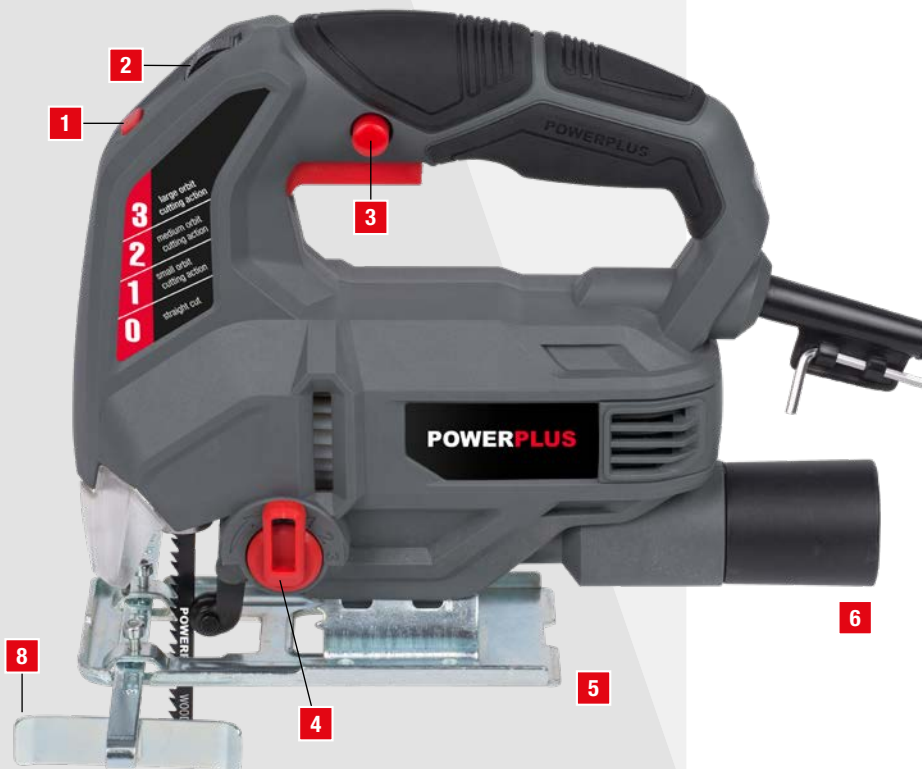

3x 100x2.5mm 10TPI HCS
Wood

5x 100x4mm 6TPI HCS
Wood

1x 100x2.5mm 10TPI BIM
Hardwood

3x 100x4mm 6TPI BIM
Hardwood

3x 100x2.5mm 10TPI BIM
Laminate

1x 100x3mm 8TPI HSS
Aluminium

3x 75x2mm 12TPI HSS
Metal

1x 30GRITT x75mm HM
Ceramics

ADJUSTABLE BASE

QUICK BLADE CHANGE

T-SHAPED CONNECTION

LED WORKLIGHT