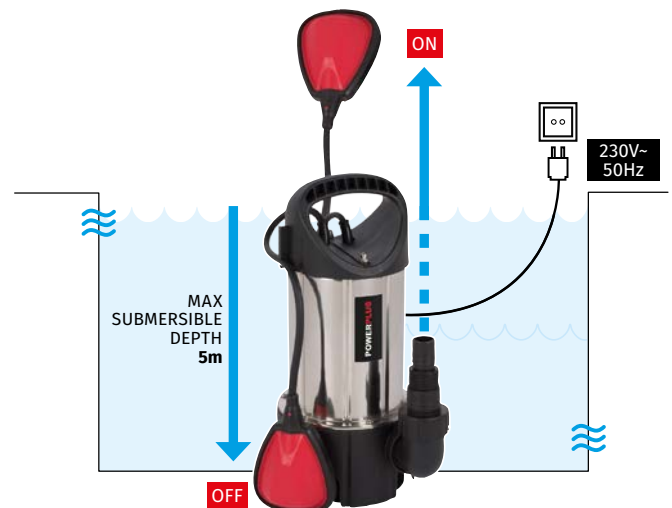

POWEW67912

SUBMERSIBLE PUMP 400W

DOMPEL POMP
POMPE SUBMERSIBLE
TAUCHPUMPE
BOMBA SUMERGIBLE

5 400338 078187 >

IMPORTANT FEATURES

400
WATT

7500
l/h

5m
max. submersible
depth

2
YEAR
WARRANTY

7500 l/h

3.94kg

max. 35°C

10m

- 1 WATER INLET**
WATERINGANG
ENTRÉE D'EAU
WASSEREINGANG
ENTRADA DE AGUA
- 2 WATER OUTLET**
WATERUITGANG
SORTIE D'EAU
WASSERAUSGANG
SALIDA DE AGUA
- 3 FLOATING SWITCH**
VLOTTER SCHAKELAAR
INTERRUPTEUR FLOTTEUR
SCHWIMMSCHALTER
INTERRUPTOR DE FLOTACIÓN

POWERPLUS

POWEW67912

SUBMERSIBLE PUMP 400W

The 400W Powerplus submersible pump is the perfect device to drain dirty water from your basement and rain tank, or even to create a decorative waterfall or fountain in your garden. It comes with a durable stainless steel tank, is compact, lightweight and low in maintenance. The maximum immersion depth is 5m, whereas the delivery height amounts to 5m. The max. delivery rate equals 7500l/h. The POWEW67912 can handle effortlessly water up to 35°C. This pump comes with a floating switch and 10m cable. The solid stainless steel housing guarantees furthermore a long lifetime of the machine.