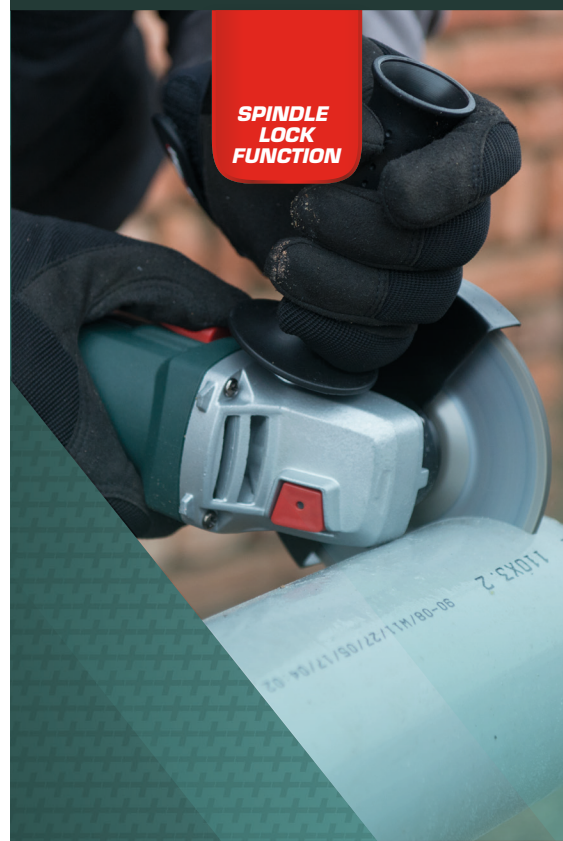

ANGLE GRINDER POWP1020

HAAKSE SLIJPER - MEULEUSE D'ANGLE
WINKELSCHLEIFER - AMOLADORA ANGULAR - SMERIGLIATRICE ANGOLARE

POWERPLUS

**PRO
POWER**

RATED VOLTAGE - FREQUENCY	220-240V~ 50Hz
RATED POWER	850W
ROTATION SPEED	11000min ⁻¹
DISC DIAMETER	125mm (disc not included)
SPINDLE THREAD	M14
DISC BORE	22mm
CABLE	4m
FEATURES	<ul style="list-style-type: none"> • Auxiliary handle (2 positions) • Safety guard • Spindle lock function • Lock-on switch
INCLUDED	<ul style="list-style-type: none"> • 1x angle grinder • 1x auxiliary handle • 1x spanner • 1x guard • 1x manual

AUXILIARY HANDLE (2 POSITIONS)

SPINDLE LOCK FUNCTION

METAL SAFETY GUARD

ANGLE GRINDER 850W

This 850W angle grinder has a Ø125mm disc for cutting off, grinding, sanding, deburring or rust removal. A spindle lock keeps the spindle from moving while installing the disc.

The auxiliary handle with soft grip can be fixed in two different positions. This provides a superb control of the angle grinder. A safety guard lets the user work in all safety.

POWERPLUS

PRO POWER

Pro Power is especially designed to meet the demands of a professional. The superior quality tools deliver a high performance and can handle the most challenging tasks. With Pro Power you can be sure of extremely durable and reliable tools.