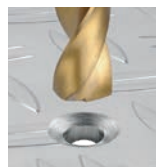

PEACOCK HIGH QUALITY KEYLESS CHUCK
max. Ø13mm

2 FUNCTIONS:
DRILLING/IMPACT-DRILLING

METAL GEARBOX

AVAILABLE APRIL 2018

IMPACT DRILL 850W

This 850W impact drill can drill 16mm in concrete, 13mm in steel and 30mm in wood. For optimal durability and stability it has a metal gearbox and a high quality chuck.

The 13mm keyless Peacock chuck has a lock function, so it is easy to change bits and drills. There is also a metal depth stop, a left/right action and a lock-on button for continuous operation. The speed control can be set from 0 to 3000min⁻¹ to select the optimal speed for drilling. When choosing the impact function, you can count on an impact rate of 48000 strokes per minute.

CHEMICAL SAFETY ✓ CE

KREATOR

THE RIGHT ACCESSORY FOR EVERY JOB

METAL
HSS metal drills
HSS hex drills
HSS titanium coated drills
HSS cobalt drills

WOOD
wood drills
auger drills
flat wood drills
countersink drills