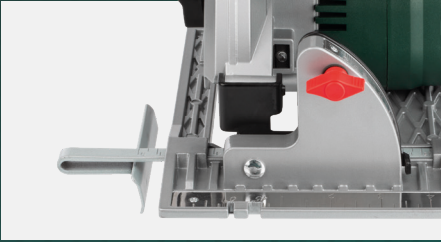

CIRCULAR SAW POWPB30700

CIRKELZAAG - SCIE CIRCULAIRE - HANDKREISSÄGE
SIERRA CIRCULAR - SEGA CIRCOLARE

RATED VOLTAGE	20V _{DC}
ROTATION SPEED	5000min ⁻¹
BLADE SIZE	Ø185x20mm x 2.4 - 24T
CUTTING DEPTH	90°: 65mm / 45°: 44mm
FEATURES	<ul style="list-style-type: none"> • Brushless motor • Adjustable angle • Safety guard • Led worklight • Soft grip • Aluminium base
INCLUDED	<ul style="list-style-type: none"> • 1x circular saw • 1x saw blade for wood • 1x hex key • 1x manual • 1x side guide

LOCK-OFF SWITCH

ADJUSTABLE CUTTING ANGLE
+ SIDE GUIDE

POWPB30700 CIRCULAR SAW 20V LI-ION (NO BATTERY)

This cordless 20V circular saw from Power Pro has a Ø185mm saw blade that rotates at a speed of 5000min⁻¹. It comes with a side guide with scale and has enough power to saw in a perfectly straight line with a depth of 65mm. With its adjustable angle, you can also make bevel cuts at an angle of 45° and with a depth of up to 44mm. The device has an excellent product lifetime, because it is equipped with a powerful and durable low-maintenance brushless motor that produces less vibrations.

The durable Pro Power circular saw is equipped with a strong aluminium base. It has a safety guard and led work light, so you can work comfortably and safely. One wood saw blade and a hex wrench are included.