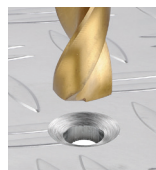

METAL
HSS metal drills
HSS hex drills
HSS titanium coated drills
HSS cobalt drills