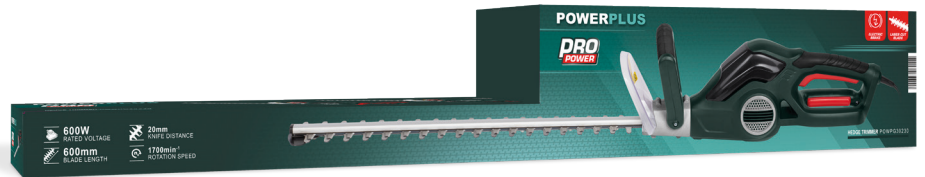

POWERPLUS

PRO POWER

Pro Power is especially designed to meet the demands of a professional. The superior quality tools deliver a high performance and can handle the most challenging tasks. With Pro Power you can be sure of extremely durable and reliable tools.