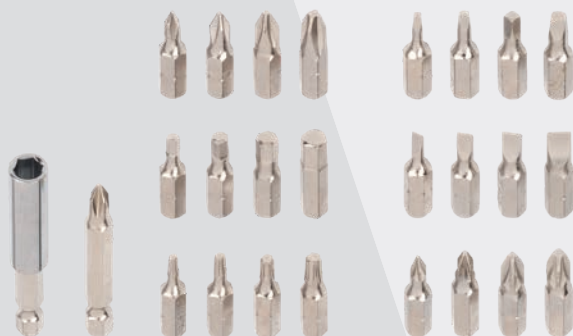

POWERPLUS
HIGH QUALITY TOOLS

X-TREME POWER

LED WORKLIGHT

27 ACCESSOIRES INCLUDED

POWX00420

COMPACT SCREWDRIVER 4V

COMPACTE SCHROEVENDRAAIER
TOURNEVIS COMPACT
KOMPAKTSCHRAUBER
ATORNILLADOR COMPACTO

5 400338 097577 >

IMPORTANT FEATURES

4V

4Nm
MAX.
TORQUE

250
min⁻¹

1300mAh
BATTERY
CAPACITY

1 LED WORKLIGHT
LED WERKLAMPJE
LAMPE DE TRAVAIL À DEL
DREHBARER GRIFF
MANGO ROTATIVO

2 OPERATING SWITCH
BEDIENINGSSCHAKELAAR
GÂCHETTE MARCHÉ/ARRÊT
EIN-/AUS-SCHALTER
INTERRUPTOR

The Powerplus POWX00420 is a cordless 4V screwdriver for smaller DIY-tasks. Shaped like a manual screwdriver, it is comfortable to use and fits right in your pocket.

The versatile screwdriver is compact, yet very powerful with a battery capacity of 1300 mAh. So, heavy-duty work in tight areas is no problem at all and the 3 LED work lights serve you well in narrow, poorly lit spaces. Perfect when assembling Swedish flat-pack furniture, for example. By simply switching rotations to the right or left you can either tighten or loosen screws.