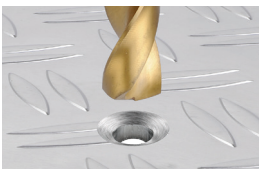

THE RIGHT ACCESSORY FOR EVERY JOB

METAL

HSS metal drills
HSS hex drills
HSS titanium coated drills
HSS cobalt drills