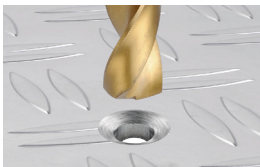

THE RIGHT ACCESSORY FOR EVERY JOB

METAL

HSS metal drills
HSS hex drills
HSS titanium coated drills
HSS cobalt drills