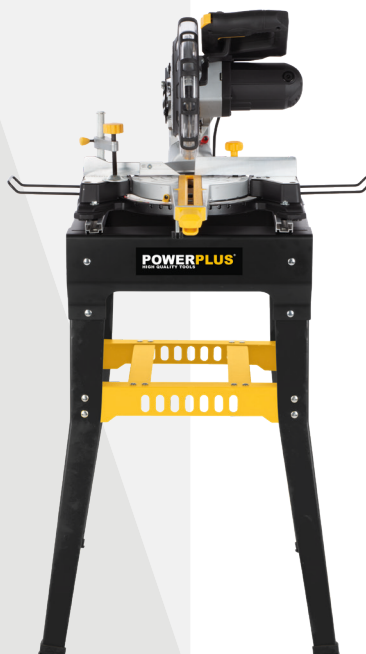

**POWERPLUS**  
HIGH QUALITY TOOLS

VERY SOLID STEEL BASE

ADJUSTABLE LEG

POWX075100

# SUPPORT STAND

ONDERSTEL VERSTEKZAAG  
SUPPORT SCIE À ONGLET  
STAND GEHRUNGSSAGE  
BASE PARA INGLETADORA

5 400338 080081 >

IMPORTANT FEATURES

**100kg**  
MAX.

**800mm**  
HEIGHT

**430mm**  
table width

**460mm**  
table length

- 1 VERY SOLID BASE**  
ZEER STEVIGE BASIS  
BASE TRÈS SOLIDE  
SEHR SOLIDE BASIS  
BASE MUY SÓLIDA
- 2 ADJUSTABLE LEG TO STABILIZE THE TABLE**  
VERSTELBARE POOT VOOR STABILISATIE VAN DE TAFEL  
PIED RÉGLABLE POUR STABILISER LA TABLE  
EINSTELLBARES BEIN ZUR STABILISIERUNG DES TISCHS  
PATA AJUSTABLE PARA ESTABILIZAR LA MESA
- 3 MAXIMUM LOAD: 100kg**  
MAXIMALE BELASTING  
CHARGE MAXIMALE  
MAXIMALE BELASTUNG  
CARGA MAXIMA

# SUPPORT STAND

With this Powerplus support stand you saw in a more comfortable and safe way. Your mitre saw stands stably on the table and you work on an ergonomic height of 80cm. The heavy duty POWX075100 consists of sturdy high quality steel. One of the legs is adjustable for extra stability and the rubber feet provide additional grip too.