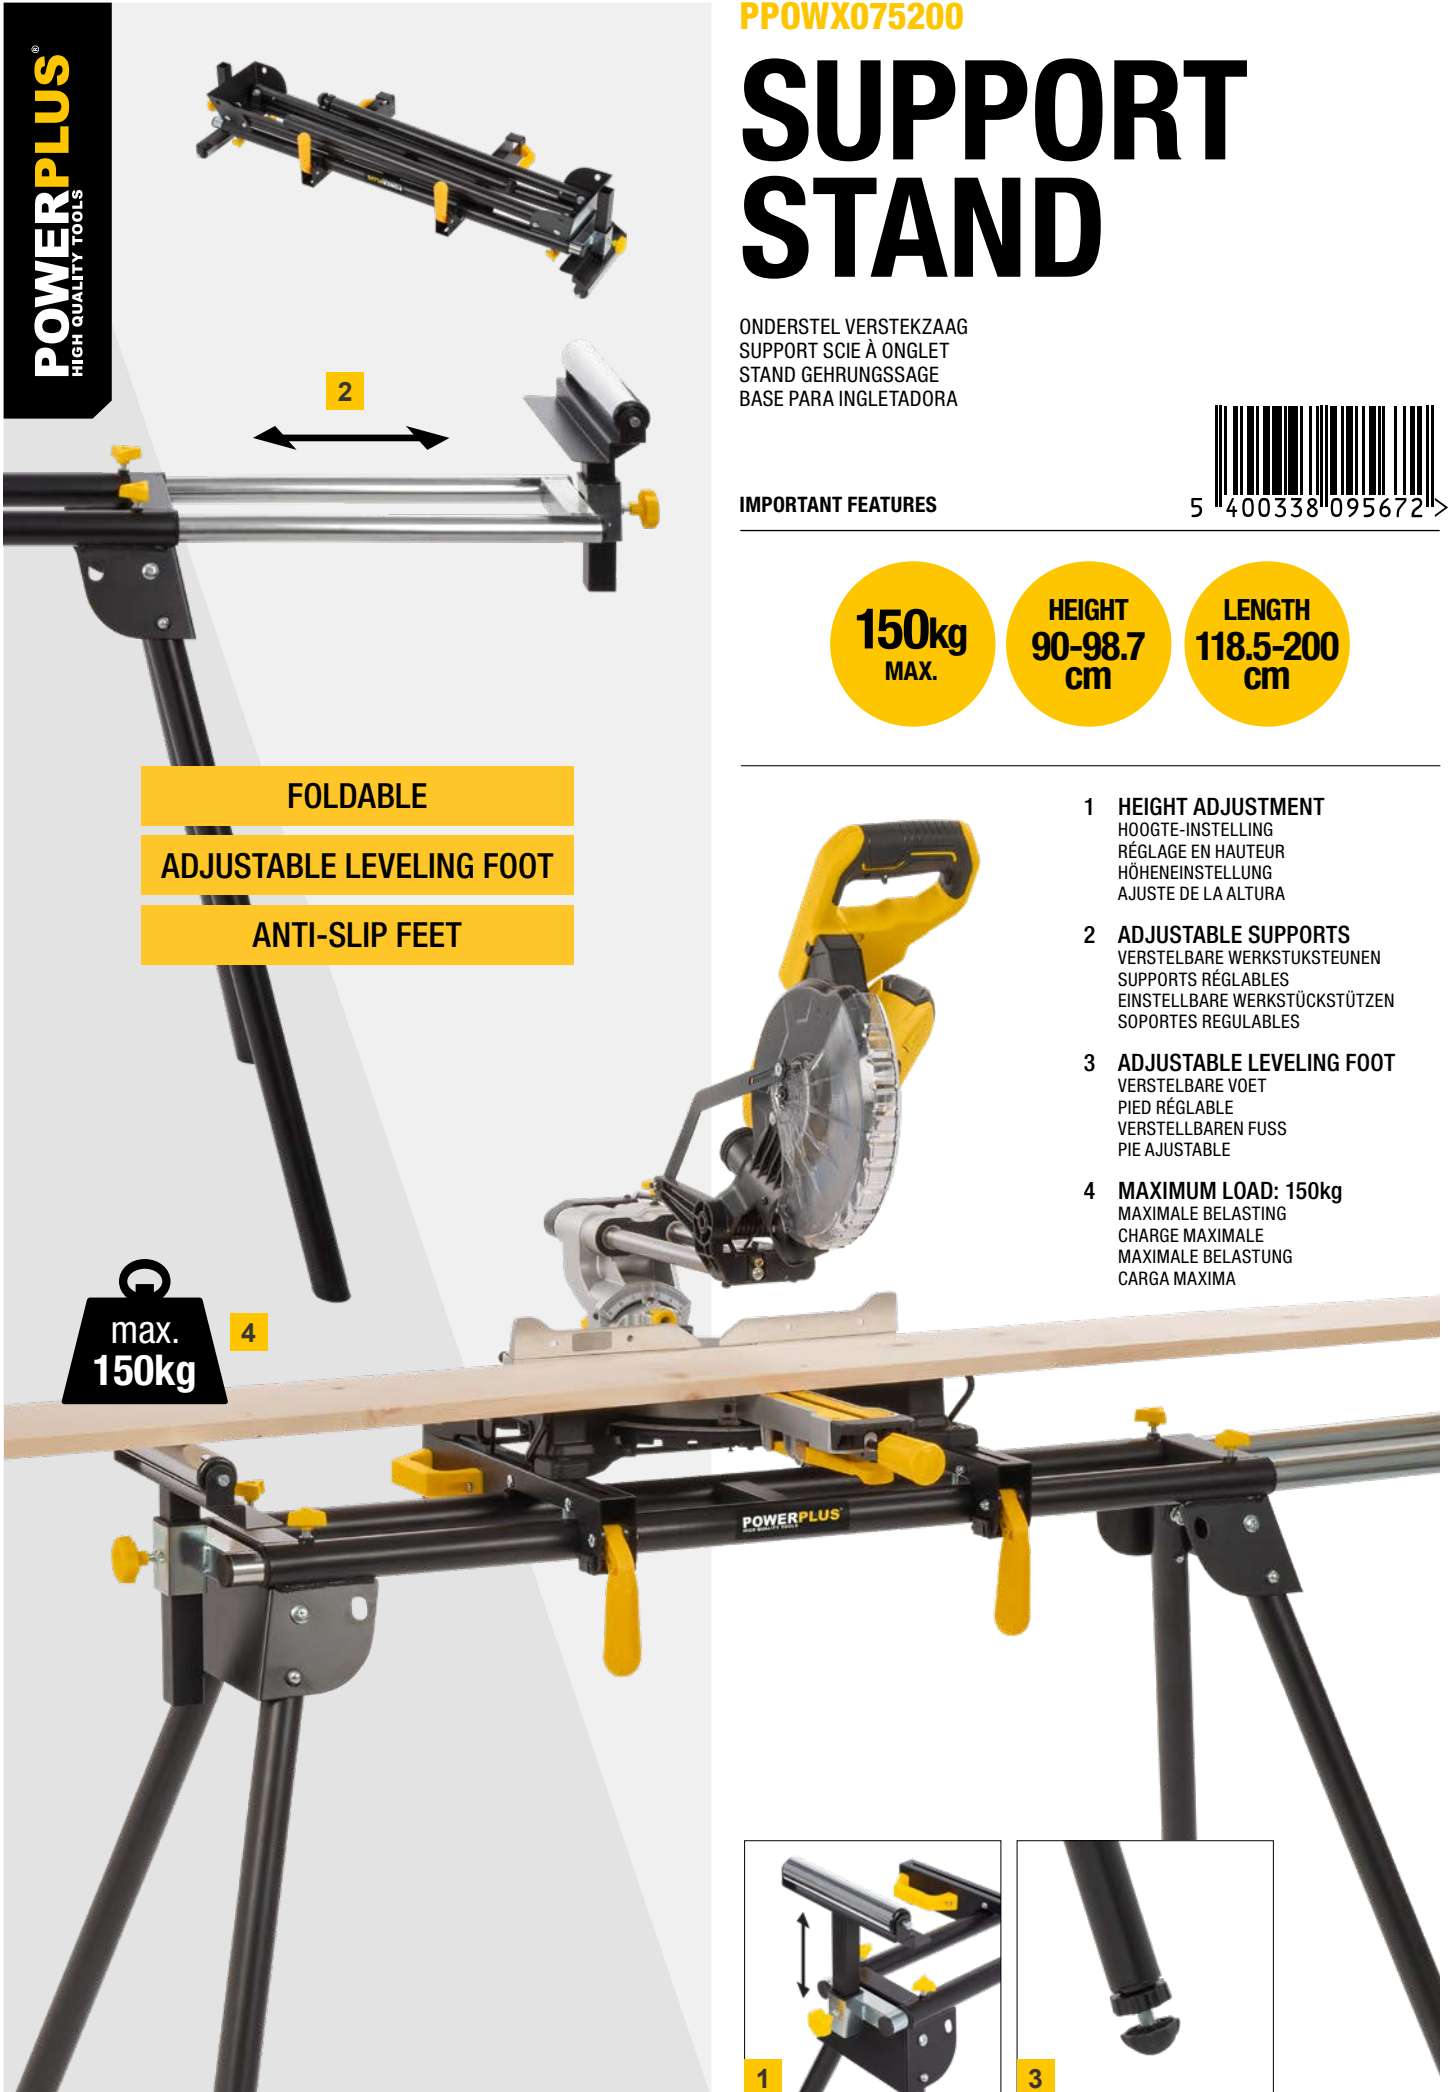

POWERPLUS
HIGH QUALITY TOOLS

PPOWX075200

SUPPORT STAND

ONDERSTEL VERSTEKZAAG
SUPPORT SCIE À ONGLET
STAND GEHRUNGSSAGE
BASE PARA INGLETADORA

IMPORTANT FEATURES

150kg
MAX.

HEIGHT
90-98.7
cm

LENGTH
118.5-200
cm

FOLDABLE

ADJUSTABLE LEVELING FOOT

ANTI-SLIP FEET

max.
150kg

- 1 HEIGHT ADJUSTMENT**
HOOGTE-INSTELLING
RÉGLAGE EN HAUTEUR
HÖHENEINSTELLUNG
AJUSTE DE LA ALTURA
- 2 ADJUSTABLE SUPPORTS**
VERSTELBARE WERKSTUKSTEUNEN
SUPPORTS RÉGLABLES
EINSTELLBARE WERKSTÜCKSTÜTZEN
SOPORTES REGULABLES
- 3 ADJUSTABLE LEVELING FOOT**
VERSTELBARE VOET
PIED RÉGLABLE
VERSTELBAREN FUSS
PIÉ AJUSTABLE
- 4 MAXIMUM LOAD: 150kg**
MAXIMALE BELASTING
CHARGE MAXIMALE
MAXIMALE BELASTUNG
CARGA MAXIMA

POWERPLUS
HIGH QUALITY TOOLS

POWX075200

SUPPORT STAND 150kg

This stand from Powerplus is suitable for all Powerplus cross-cut and mitre saws. The stand has a height of 100cm and has a support for long workpieces on both sides. This allows you to easily cut longer boards to size.

Thanks to the adjustable leg, the stand can be easily set up level. After use, the stand can be quickly and compactly folded away and is, therefore, easy to store. This robust stand is suitable for a total load of up to 150kg.