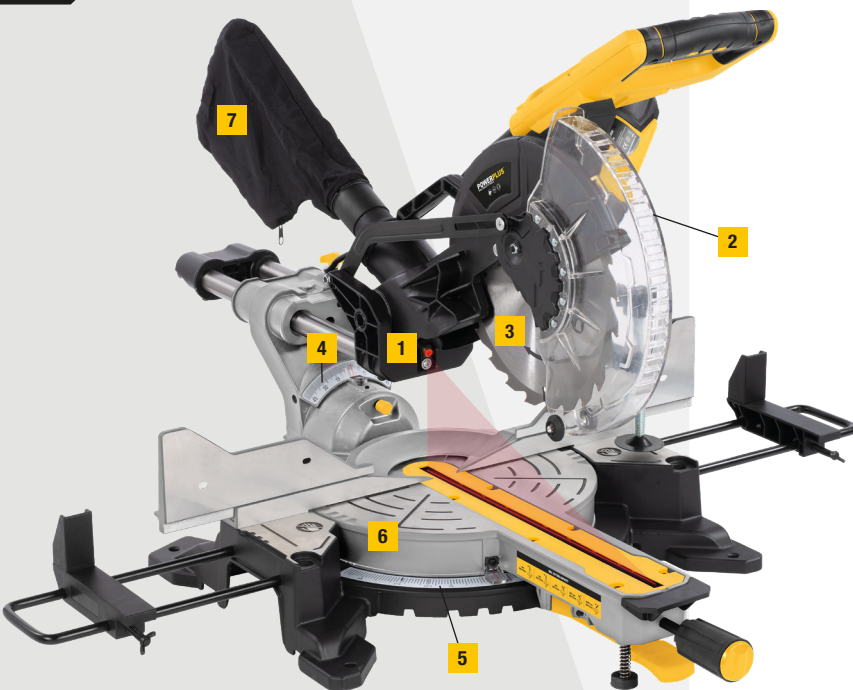

POWX075740DB

DUAL BEVEL TELESCOPIC MITRE SAW

2200W | 254mm

TELESCOPISCHE DUBBELVERSTEKZAAG
SCIE Á ONGLET TÉLESCOPIQUE À DEUX BISEAUX
TELESKOPISCHER DOPPELKEGEL GEHRUNGSSÄGE
INGLETADORA TELESCÓPICA CON BISEL DOBLE

IMPORTANT FEATURES

2200
WATT

5000
min⁻¹

Ø254
mm

3
YEAR
WARRANTY

DUAL BEVEL

HIGH PRECISION LASER

ALUMINIUM BASE

+ DUST BAG

+ SAW BLADE

POWERPLUS
HIGH QUALITY TOOLS

1 HIGH PRECISION LASER

LASER MET HOGE PRECISIE
LASER DE HAUTE PRÉCISION
HOCHGENAUER PRÄZISIONSLASER
LASER DE ALTA PRECISIÓN

2 HINGED SAW BLADE GUARD

SCHARNIERENDE ZAAGBLADKAP
PROTECTEUR DE LAME DE SCIE, ARTICULÉ
SÄGEBLATTSCHUTZ, KLAPPBAR
GUARDA DE LA HOJA DE SIERRA, ARTICULADA

The telescopic side extensions enable you to work with long boards. The Ø 254mm saw blade also enables you to saw pieces with a respectable width. The powerful crosscut saw offers you 2200W of pure power and up to 5000 rotations per minute, as well as a saw capacity of 90x310mm. Rivet your workpiece in the clamp and let it follow the built-in laser. This way it can't move while you are sawing and you achieve a fast and precise result.