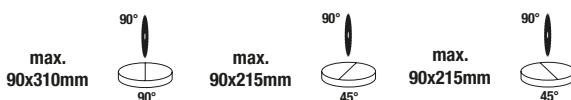

SCHAAL VOOR NAUWKEURIGE HORIZONTALA HOEKPOSITIE
ÉCHELLE POUR LA POSITION PRÉCISE D'ANGLE HORIZONTAL
SKALA FÜR IN GRADE GENAUE WINKELPOSITION WAAGERECHT
ESCALA PARA LA POSICIÓN EXACTA DEL ÁNGULO HORIZONTAL

6 ROTARY TABLE -45° / +45°

DRAAIBARE TAFEL / TABLE ROTATIVE
DREHTISCH / MESA ROTATIVA

7 DUST BAG

STOFZAK / SAC À POUSSIÈRE
STAUBSACK / BOLSA DE POLVO

8 MAXIMUM CUTTING CAPACITY

MAXIMALE SNIJ/ZAAGCAPACITEIT // CAPACITÉ DE COUPE MAXIMALE
MAX. SCHNEIDLEISTUNG // CAPACIDAD MÁXIMA DE CORTE

The telescopic side extensions enable you to work with long boards. The Ø 254mm saw blade also enables you to saw pieces with a respectable width. The powerful crosscut saw offers you 2200W of pure power and up to 5000 rotations per minute, as well as a saw capacity of 90x310mm. Rivet your workpiece in the clamp and let it follow the built-in laser. This way it can't move while you are sawing and you achieve a fast and precise result.