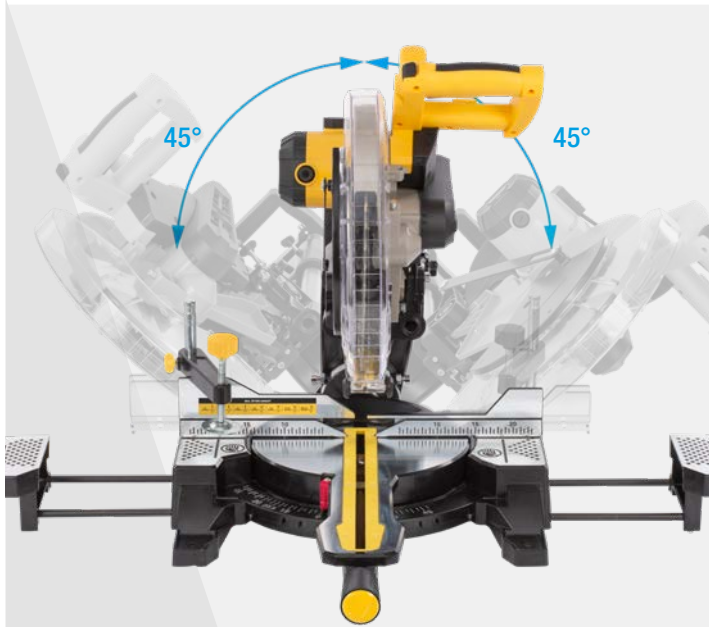

POWX075751DB

DUAL BEVEL TELESCOPIC MITRE SAW

2000W | 305mm

POWERPLUS
HIGH QUALITY TOOLS

- BELT DRIVEN
- DUAL BEVEL
- HIGH PRECISION LASER
- ALUMINIUM BASE
- 2x SAW BLADE
- + DUST COLLECTION BAG

TELESCOPISCHE DUBBELVERSTEKZAAG
SCIE Á ONGLÉT TÉLESCOPIQUE À DEUX BISEAUX
TELESKOPISCHER DOPPELKEGEL GEHRUNGSSÄGE
INGLETADORA TELESCÓPICA CON BISEL DOBLE

Whether bevelled or perfectly straight, use this powerful telescopic mitre saw from Powerplus to effortlessly cut planks and skirting boards to size. You can move the mitre saw both to the left and to the right in an angle from 90° to 45°. This allows for clean and precise cuts without having to move your workpiece.

With its extremely high sawing capacity of 105x330mm and a saw blade of no less than 305mm diameter, you can cut through the widest and longest pieces. See your work advance at a quick pace with 2000W of power and at a rotation speed of 3800min⁻¹.