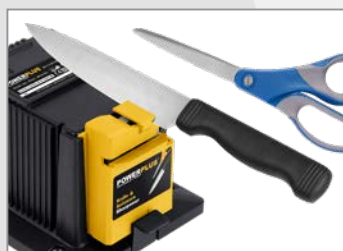

KNIFE AND SCISSORS SHARPENING