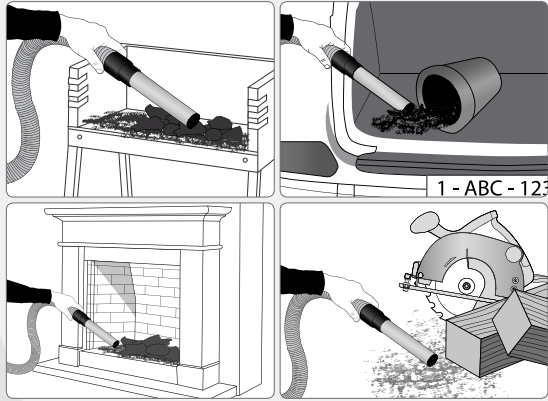

POWERPLUS
HIGH QUALITY TOOLS

POWX308

ASH CLEANER 1200W

**IDEAL FOR CLEANING SAWDUST,
BBQ COALS OR FIREPLACE ASHES (MAX. 60°C)
WITHOUT DAMAGING YOUR CLEANER**

ASZUIGER
VIDE CENDRES
ASCHEREINIGER
LIMPIADOR DE CENIZAS

IMPORTANT FEATURES

STRONG & DURABLE STEEL TANK

MAX. TEMPERATURE ASHES 60°C

1,2m HOSE

3,5m CABLE

20
LITRES

1200
WATT

**INCL.
DOUBLE
LAYER
FILTER**

NOT SUITABLE FOR LIQUIDS

POWX308 ASH CLEANER 1200W

The Powerplus Ash Cleaner POWX308 is the ideal solution for cleaning sawdust, BBQ coals, fireplace ashes up to 60°C without damaging your cleaner. Dirt is drawn into the strong and durable 20-litre tank through the 120cm suction hose (with aluminum nozzle). Once the debris is cleared and ashes have cooled, simply unclip the lid and empty into your rubbish bin. It has a blow and suction function. Thanks to its four wheels it can be moved around easily and quickly. This Powerplus ash cleaner weighs 4,70kg, is 310mm high, has a diameter of 295mm and a double layer washable dust filter, brushes and tubes included.

TECHNICAL SPECIFICATIONS POWX308		Features	Box content	Symbols
Voltage	220V-240V~ 50Hz	<ul style="list-style-type: none"> • quick and easy to use • strong and durable tank • with double layer filter • with blow function • safe - does not exhaust particles into the air • ideal for cleaning up coals, ashes, sawdust... 	1x ash/vacuum cleaner 20 litres	 
Power	1200W		1x vacuum hose	
Tank volume	20 litres		1x 50mm plastic connector	
Tank size	Ø295mm H310mm		1x aluminum nozzle	
Vacuum hose	Ø38,5mm L1200mm		1x double layer filter	
Aluminum nozzle	Ø34mm L230mm		2x brushes and 2x plastic tubes	
Max. temperature ashes	60°C		1x manual	