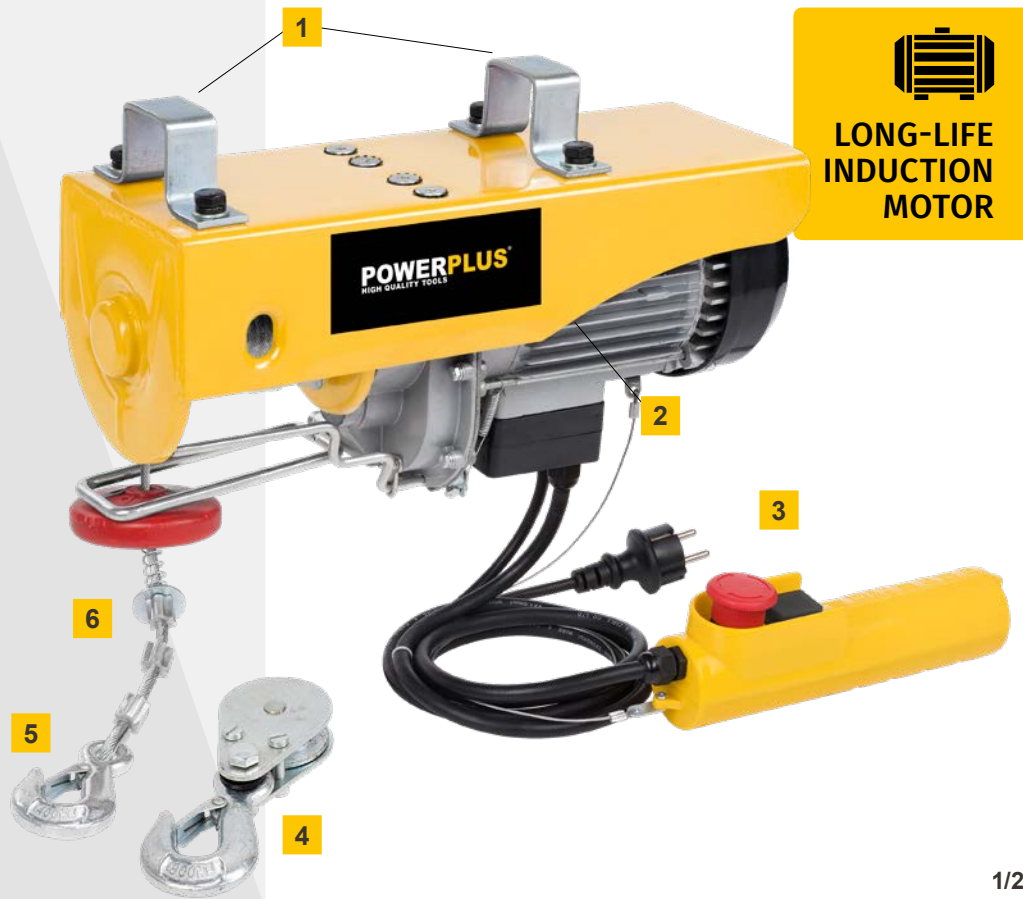

3
YEAR
WARRANTY

STEEL CABLE

EMERGENCY STOP

HOOK

HOOK WITH PULLEY

- 1 FIXATION CLAMPS**
BEVESTIGINGSKLEMMEN
BRIDES DE FIXATION
FIXIERUNGKLEMMPLATTEN
ABRAZADERAS DE LA FIJACIÓN
- 2 MOTOR HOUSING**
MOTORBEHUIZING
CARTER DU MOTEUR
MOTORGEHÄUSE
CARCASA DEL MOTOR
- 3 CONTROL BOX**
BEDIENINGSKAST
BOÎTE DE COMMANDE
STEUERKASTEN
CAJA DE CONTROL

- 4 LOAD HOOK WITH PULLEY**
LASTHAAK MET KATROL
CROCHET DE LEVAGE AVEC POULIE
LASTHAKEN MIT UMLENKROLLE
GANCHO DE CARGA CON POLEA
- 5 LOAD HOOK**
LASTHAAK
CROCHET DE LEVAGE
LASTHAKEN
GANCHO DE CARGA
- 6 STEEL CABLE 12m (Ø5mm)**
STAALKABEL
CÂBLE EN ACIER
STAHLSEIL
CABLE DE ACERO

400kg
12m - 9m/min
HOIST + LOAD HOOK

800kg
6m - 4.5m/min
HOIST + LOAD HOOK
WITH PULLEY

**LONG-LIFE
INDUCTION
MOTOR**

HOIST 1300W 400/800kg - POWX903

This impressive 1300W hoist can be used in a single line or double line cable configuration, depending on what hoisting capacity or lifting distance you need. If the load hook with pulley is attached to the double steel cable, the strong hoist can carry a load up to 800kg. With the single load hook, you can lift or lower over a distance of no less than 12m.

The control box is equipped with an emergency stop, so you can work in all safety. Two hooks and fixation clamps are included.

TECHNICAL SPECIFICATIONS POWX903		Features	Box content	Symbols
Rated voltage	230V~ 50Hz	<ul style="list-style-type: none"> Steel cable 12m (Ø5mm) 	1x hoist	   
Rated power	1300W		1x load hook	
Lifting weight	400/800kg		1x load hook with pulley	
Lifting height	12-6m		2x fixation clamp	
Cable Speed	9-4.5m/min		1x manual	
Power cable	0,6m			