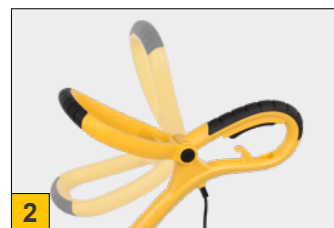

POWERPLUS
HIGH QUALITY TOOLS

INTELLIGENT THREAD LENGTHENING SYSTEM (PATENTED)

- TIME SAVING
- FULL SELF ADJUSTMENT OF WIRE LENGTH
- 30% LONGER CUTTING CAPACITY

+ 1x SPOOL POWACG1152
(mounted on trimmer)

Ø1.4mm / 5m (double thread)

POWXG30030

GRASS TRIMMER GRASTRIMMER COUPE-BORDURE RASENTRIMMER CORTABORDES

5 400338 067082 >

IMPORTANT FEATURES

400
WATT

10000
min⁻¹

Ø270
mm

1
SPOOL
INCLUDED

- 1 SOFT GRIP**
ZACHTE HANDGRIEP
POIGNÉE À REVÊTEMENT SOUPLE
SOFTGRIFF
EMPUÑADURA BLANDA
- 2 ADJUSTABLE AUXILIARY HANDLE**
INTELLEBARE HULPHANDGRIEP
POIGNÉE SUPPLÉMENTAIRE RÉGLABLE
EINSTELLBARER ZUSATZGRIFF
MANGO AUXILIAR AJUSTABLE
- 3 CABLE RELIEF**
TREKONTLASTING KABEL
GUIDE-CÂBLE
KABELSICHERUNG
SOSTENEDOR DEL CABLE
- 4 TELESCOPIC ALUMINIUM SHAFT**
TELESCOPISCHE ALUMINIUM SCHACHT
ARBRE TÉLESCOPIQUE EN ALUMINIUM
AUSZIEHBARER ALUMINIUM SCHACHT
EJE DE ALUMINIO TELESCÓPICA
- 5 FLOWER PROTECTION**
BLOEMENBESCHERMING
PROTECTION FLEURS
PFLANZENSCHUTZ
PROTECCIÓN DE FLORES
- 6 SAFETY GUARD**
BESCHERMKAP
PROTECTEUR
SCHUTZVORRICHTUNG
PROTECTOR
- 7 EDGE ROLLER**
KANTGELEIDERWIEL
ROUE DE GUIDAGE DU BORD
KANTENFÜHRUNGSRAD
RUEDA DE GUÍA DE BORDE
- 8 SPOOL Ø1.4mm
(5m DOUBLE THREAD)**
SPOEL
BOBINE
SCHNEIDSEIL
HILO DE LA CORTADORA

POWERPLUS
HIGH QUALITY TOOLS

POWXG30030

**GRASS TRIMMER
GRASTRIMMER
COUPE-BORDURE
RASENTRIMMER
CORTABORDES**

POWXG30030 is a useful and handy garden tool to trim lawn edges or borders. Places you cannot reach with your lawnmower can easily be finished with this 400W grass trimmer. Also helpful to cut longer grass. The adjustable trimming angle and edge roller make it useful as side edge cutter. The Powerplus trimmer has a flower protect guard to protect plants and shrubs whilst trimming. The large auxiliary soft grip handle is easily adjusted and the aluminium shaft extended from 110 to 130cm. All to improve the operator's comfort.