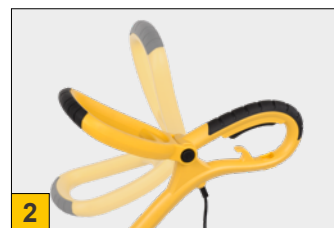

POWERPLUS
HIGH QUALITY TOOLS

INTELLIGENT THREAD LENGTHENING
SYSTEM (PATENTED)

- TIME SAVING
- FULL SELF ADJUSTMENT
OF WIRE LENGTH
- 30% LONGER CUTTING CAPACITY

+ SPOOL POWACG1162
(1 mounted on trimmer)

Ø1.6mm / 4m (double thread)

+ SPOOL POWACG1172

Ø1.6mm / 4m (double thread)
Twisted for heavy duty work

POWXG30033

GRASS TRIMMER GRASTRIMMER COUPE-BORDURE RASENTRIMMER CORTABORDES

IMPORTANT FEATURES

500
WATT

9000
min⁻¹

Ø320
mm

2
SPOOLS
INCLUDED

- 1 SOFT GRIP**
ZACHTE HANDGRIEP
POIGNÉE À REVÊTEMENT SOUPLE
SOFTGRIFF
EMPUÑADURA BLANDA
- 2 ADJUSTABLE AUXILIARY HANDLE**
INTELLEBARE HULPHANDGRIEP
POIGNÉE SUPPLÉMENTAIRE RÉGLABLE
EINSTELLBARER ZUSATZGRIFF
MANGO AUXILIAR AJUSTABLE
- 3 CABLE RELIEF**
TREKONTLASTING KABEL
GUIDE-CÂBLE
KABELSICHERUNG
SOSTENEDOR DEL CABLE
- 4 TELESCOPIC ALUMINIUM SHAFT**
TELESCOPISCHE ALUMINIUM SCHACHT
ARBRE TÉLESCOPIQUE EN ALUMINIUM
AUSZIEHBARER ALUMINIUM SCHACHT
EJE DE ALUMINIO TELESCÓPICA
- 5 FLOWER PROTECTION**
BLOEMENBESCHERMING
PROTECTION FLEURS
PFLANZENSCHUTZ
PROTECCIÓN DE FLORES
- 6 SAFETY GUARD**
BESCHERMKAP
PROTECTEUR
SCHUTZVORRICHTUNG
PROTECTOR
- 7 EDGE ROLLER**
KANTGELEIDERWIEL
ROUE DE GUIDAGE DU BORD
KANTENFÜHRUNGSRAD
RUEDA DE GUÍA DE BORDE
- 8 SPOOL Ø1.6mm
(4m DOUBLE THREAD)**
SPOEL
BOBINE
SCHNEIDSEIL
HILO DE LA CORTADORA

POWERPLUS
HIGH QUALITY TOOLS

POWXG30033

**GRASS TRIMMER
GRASTRIMMER
COUPE-BORDURE
RASENTRIMMER
CORTABORDES**

Powerplus POWXG30033 is a useful and handy garden tool to trim lawn edges or borders. Places you cannot reach with your lawnmower can easily be finished with this 500W grass trimmer. Also helpful to cut longer grass. The adjustable trimming angle and edge roller make it useful as side edge cutter. The Powerplus trimmer has a flower protect guard to protect plants and shrubs whilst trimming. The large auxiliary soft grip handle is easily adjusted and the aluminium shaft extended from 120 to 150cm. All to improve the operator's comfort.