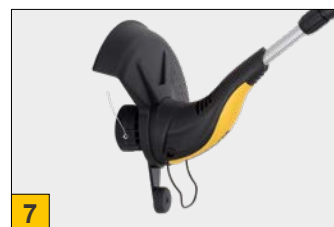

+ SPOOL POWACG1172

Ø1.6mm / 4m (double thread)
Twisted for heavy duty work

POWXG30033

GRASS TRIMMER GRASTRIMMER COUPE-BORDURE RASENTRIMMER CORTABORDES

IMPORTANT FEATURES

500
WATT

9000
min⁻¹

Ø320
mm

2
SPOOLS
INCLUDED

- 1 SOFT GRIP**
ZACHTE HANDGRIEP
POIGNÉE À REVÊTEMENT SOUPLE
SOFTGRIFF
EMPUÑADURA BLANDA
- 2 ADJUSTABLE AUXILIARY HANDLE**
INTELLEBARE HULPHANDGRIEP
POIGNÉE SUPPLÉMENTAIRE RÉGLABLE
EINSTELLBARER ZUSATZGRIFF
MANGO AUXILIAR AJUSTABLE
- 3 CABLE RELIEF**
TREKONTLASTING KABEL
GUIDE-CÂBLE
KABELSICHERUNG
SOSTENEDOR DEL CABLE
- 4 TELESCOPIC ALUMINIUM SHAFT**
TELESCOPISCHE ALUMINIUM SCHACHT
ARBRE TÉLESCOPIQUE EN ALUMINIUM
AUSZIEHBARER ALUMINIUM SCHACHT
EJE DE ALUMINIO TELESCÓPICA
- 5 FLOWER PROTECTION**
BLOEMENBESCHERMING
PROTECTION FLEURS
PFLANZENSCHUTZ
PROTECCIÓN DE FLORES
- 6 SAFETY GUARD**
BESCHERMKAP
PROTECTEUR
SCHUTZVORRICHTUNG
PROTECTOR
- 7 EDGE ROLLER**
KANTGELEIDERWIEL
ROUE DE GUIDAGE DU BORD
KANTENFÜHRUNGSRAD
RUEDA DE GUÍA DE BORDE
- 8 SPOOL Ø1.6mm
(4m DOUBLE THREAD)**
SPOEL
BOBINE
SCHNEIDSEIL
HILO DE LA CORTADORA

POWERPLUS
HIGH QUALITY TOOLS

POWXG30033

**GRASS TRIMMER
GRASTRIMMER
COUPE-BORDURE
RASENTRIMMER
CORTABORDES**

Powerplus POWXG30033 is a useful and handy garden tool to trim lawn edges or borders. Places you cannot reach with your lawnmower can easily be finished with this 500W grass trimmer. Also helpful to cut longer grass. The adjustable trimming angle and edge roller make it useful as side edge cutter. The Powerplus trimmer has a flower protect guard to protect plants and shrubs whilst trimming. The large auxiliary soft grip handle is easily adjusted and the aluminium shaft extended from 120 to 150cm. All to improve the operator's comfort.

With the POWXG30033 you will enjoy a proper lawn finishing. Comes with one mounted spool and an extra free spool with 4m twisted wire (double thread) excellent for heavy duty use or to trim thick, heavy weeds.