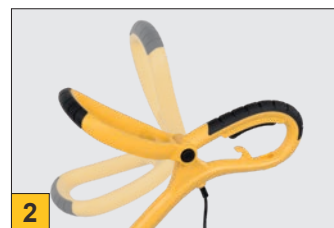

+ 2x SPOOL POWACG1172

Ø1.6mm / 4m (double thread)
Twisted for heavy duty work

POWXG30035

**GRASS TRIMMER
GRASTRIMMER
COUPE-BORDURE
RASENTRIMMER
CORTABORDES**

5 400338 067105 >

IMPORTANT FEATURES

**600
WATT**

POWERPLUS

POWXG30035

**GRASS TRIMMER
GRASTRIMMER
COUPE-BORDURE
RASENTRIMMER
CORTABORDES**

POWXG30035 is a useful and handy garden tool to trim lawn edges or borders. Places you cannot reach with your lawnmower can easily be finished with this 600W grass trimmer. Also helpful to cut longer grass. The adjustable trimming angle and edge roller make it useful as side edge cutter. The Powerplus trimmer has a flower protect guard to protect plants and shrubs whilst trimming. The large auxiliary soft grip handle can easily be adjusted and the aluminium shaft extended from 120 to 150 cm. All to improve the operator's comfort.

Furthermore there's no need to reload the cutting line while working thanks to the patented intelligent thread lengthening system. A time saving invention! The cutting line measures 4m (double thread/straight) and has a 1.6 mm diameter. Apart from this spool it comes with 3 extra spools, one with a straight wire and two with twisted wire (4 m double thread), suitable for light or heavy weeds. It is protected by a safety guard. With the POWXG30035 you will enjoy a proper lawn finishing. It's warranted for 3 years.