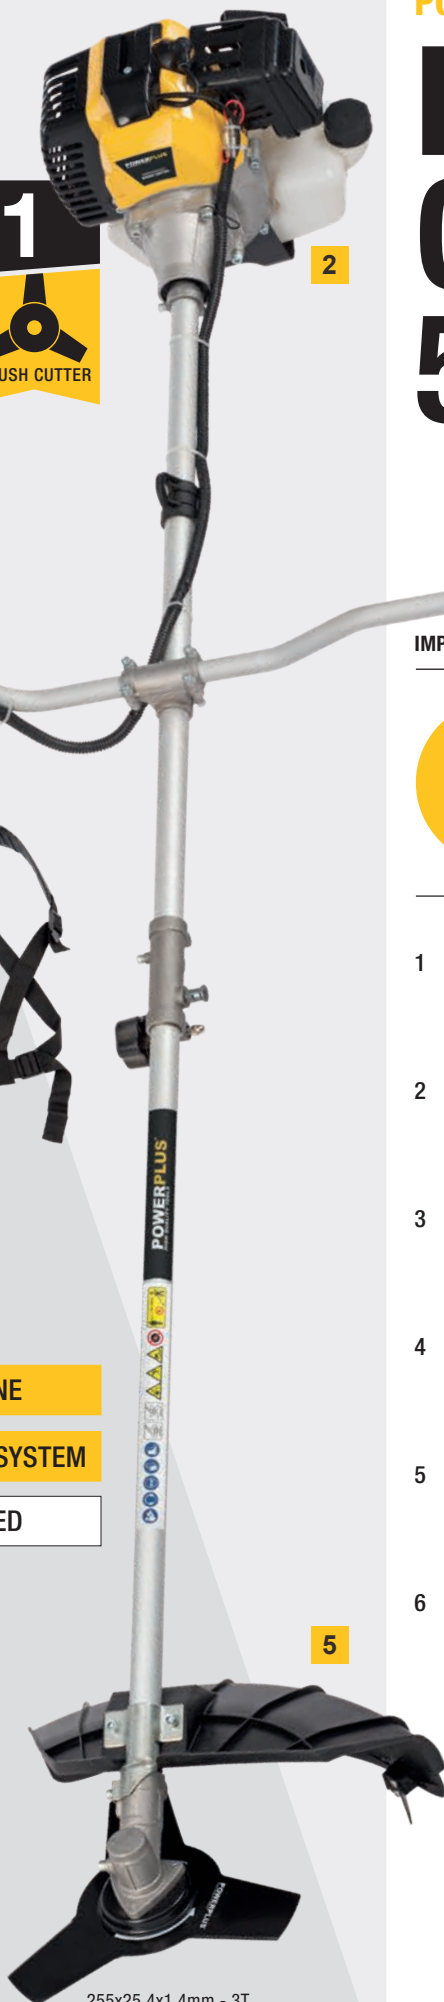

BOSMAAIER
DÉBROUSSILLEUSE
FREISCHNEIDER
DESBROZADORA

5 400338 082764 >

IMPORTANT FEATURES

52
CC

Ø420
mm
grass trimmer

Ø255
mm
brush cutter

1100ml
FUEL TANK
CAPACITY

EASY START ENGINE

1

3

6

4

5

use with fuel type
95|E10 98|E5

255x25.4x1.4mm - 3T

POWERPLUS
HIGH QUALITY TOOLS

POWXG30412 BRUSH CUTTER 52cc

A powerful tool to get done precision garden jobs, but especially the heavier work? You will find it in this Powerplus brush cutter with an impressive 52cc engine. It trims lawn edges in your garden, but also deals with high weed growth or overgrown grass. Thanks to the vibration reduction and bike handle you will work in a comfortable way. Its easy start and automatic thread lengthening always get you started quickly.

The 4m double threaded spool provides a cutting width of respectively 420mm and 255mm for the grass trimmer and brush cutter. The large fuel tank can contain up to 1,1l. With this large capacity, you are not interrupted while gardening and get a clear view on a neat garden again.