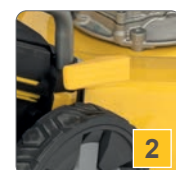

POWXG60240X

LAWNMOWER 145cc | 460mm

GRASMAAIER

TONDEUSE À GAZON

RASENMÄHER

CORTACÉSPED

IMPORTANT FEATURES

- 145cc**
- 460mm** CUTTING WIDTH
- 60L** COLLECTION BAG
- 7** CUTTING HEIGHTS

5 FUNCTIONS

- COLLECTING
- MULCHING
- REAR DISCHARGE
- SIDE DISCHARGE
- EDGE CUTTING

7 CUTTING HEIGHTS

25 → 75mm

use with fuel type **95 | 98 | E10**

SHARPP CUTTING BLADE

- BEST CUTTING RESULTS
- SUPERIOR BLADE HARDNESS
- LONGER DURABILITY
- SUPERB MULCHING RESULTS