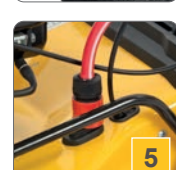

5 FUNCTIONS

- COLLECTING
- MULCHING
- REAR DISCHARGE
- SIDE DISCHARGE
- EDGE CUTTING

7 CUTTING HEIGHTS

25 → 75mm

use with fuel type **95 | 98 | E10**

SHARPP CUTTING BLADE

- BEST CUTTING RESULTS
- SUPERIOR BLADE HARDNESS
- LONGER DURABILITY
- SUPERB MULCHING RESULTS

You can also adjust the handle height for easy manoeuvring. After mowing you can fold the handle and store it more compactly, of course not without using the easy cleaning water nozzle first.

TECHNICAL SPECIFICATIONS POWXG60240X		Features	Box content	Symbols
Cylinder capacity	145cc - 2.6kW	<ul style="list-style-type: none"> • 5-in-1: collecting, mulching, side, rear discharge & edge cutting • eco driver • collect bag with hard top • self-propelled • adjustable handle height • steel housing • SHARPP cutting blade 	1x lawnmower	 
Max. engine speed	2800min ⁻¹		1x collection bag	
Cutting heights	25 75mm / 7 positions		1x spark plug wrench	
Cutting width	460mm		1x mulching block	
Collection bag	60L		1x cable clip	
Engine Type	eco driver		1x side discharge chute	
Fuel Tank	1000ml		2x set knob & bolt upper handle	
Oil Tank	500ml		2x finging screw	
			1x manual	