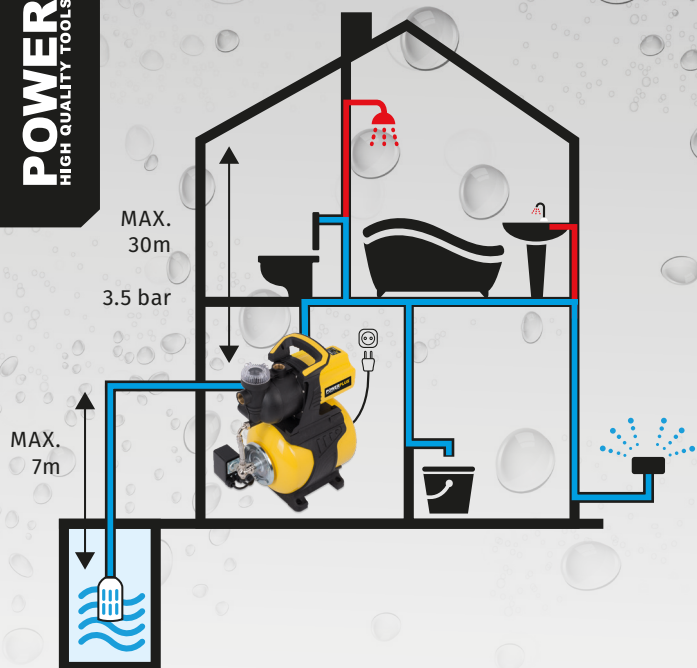

POWERPLUS
HIGH QUALITY TOOLS

POWXG9571

POWERPLUS PRESSURE PUMP 600W

HYDROFOORGROEP
GROUPE HYDROPHORE
DRUCKPUMPE
BOMBA DE PRESIÓN

IMPORTANT FEATURES

600
WATT

MAX.
PRESSURE HEIGHT
30m

TANK
CAPACITY
19L

3000
L/H

1. WATER INLET

WATERINGANG
ENTRÉE D'EAU
WASSEREINGANG
ENTRADA DE AGUA

2. WATER OUTLET

WATERUITGANG
SORTIE D'EAU
WASSERAUSGANG
SALIDA DE AGUA

3. 19L METAL TANK

METALEN TANK
RÉSERVOIR MÉTALLIQUE
METALLTANK
TANQUE DE METAL

3 YEAR
WARRANTY

POWERPLUS
HIGH QUALITY TOOLS

3 YEAR
WARRANTY

PRESSURE PUMP POWXG9571

This 600W pressure pump with easy pressure switch has a 19l metal tank that can quickly deliver water at different points in and around the house and garden, for instance for providing extra household water pressure.

The POWXG9571 with built-in filter effortlessly draws water from a maximum suction depth of 7m and delivers it up to a maximum pressure height of 30m.

TECHNICAL SPECIFICATIONS POWXG9571		Features	Box content	Symbols
RATED VOLTAGE-FREQUENCY	230V~ 50Hz	<ul style="list-style-type: none"> Built-in filter 19L metal tank Pressure switch Carrying handle Nylon pump head 	1x pressure pump	   
RATED POWER	600W		1x manual	
MAX. PRESSURE HEIGHT	30m		1x key	
MAX. SUCTION DEPTH	7m			
FLOW RATE	3000 l/h			
MAX. WATER TEMPERATURE	35°C			
CLEAN/DIRTY WATER	Clean			
CABLE	1.2m			