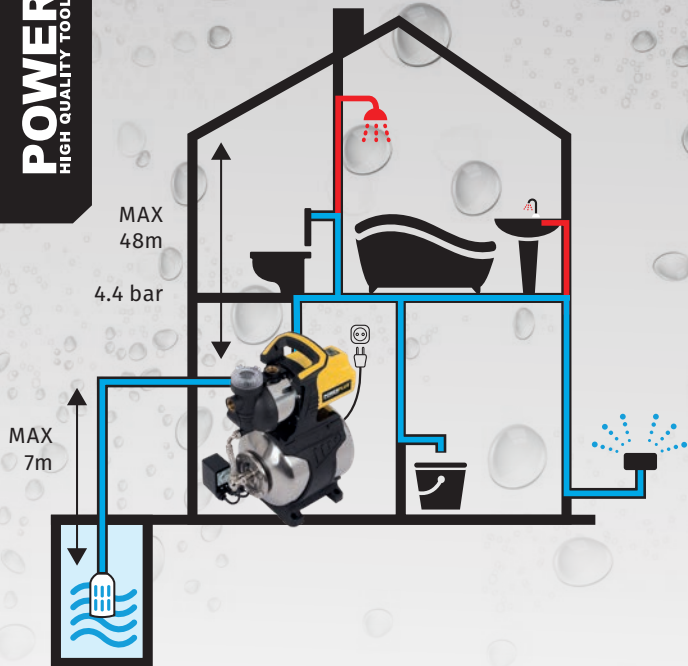

GARDENPRO
POWERPLUS
HIGH QUALITY TOOLS

POWXG9576

POWERPLUS PRESSURE PUMP 1200W

HYDROFOORGROEP
GROUPE HYDROPHORE
DRUCKPUMPE
BOMBA DE PRESIÓN

IMPORTANT FEATURES

1200
WATT

MAX.
PRESSURE HEIGHT
48m

TANK
CAPACITY
19L

3800
L/H

1. WATER INLET

WATERINGANG
ENTRÉE D'EAU
WASSEREINGANG
ENTRADA DE AGUA

2. WATER OUTLET

WATERUITGANG
SORTIE D'EAU
WASSERAUSGANG
SALIDA DE AGUA

3. 19L STAINLESS STEEL TANK

INOX TANK
RÉSERVOIR EN ACIER INOXIDABLE
TANK AUS ROSTFREIEN STAHL
TANQUE DE ACERO INOXIDABLE

3 YEAR
WARRANTY

PRESSURE PUMP POWXG9576

This impressive 1200W pressure pump with easy pressure switch has a 19L stainless steel tank that can quickly deliver water at different points in and around the house and garden, for instance for providing extra household water pressure.

The POWXG9576 with built-in filter effortlessly draws water from a maximum suction depth of 7m and delivers it up to a maximum pressure height of 48m.

TECHNICAL SPECIFICATIONS POWXG9576		Features	Box content	Symbols
RATED VOLTAGE-FREQUENCY	230V~ 50Hz	<ul style="list-style-type: none"> Built-in filter 19L stainless steel tank Pressure switch Carrying handle Stainless steel covered nylon pump head 	1x Pressure pump	   
POWER	1200W		1x Manual	
MAX. PRESSURE HEIGHT	48m		1x Key	
MAX. SUCTION DEPTH	7m			
FLOW RATE	3800 l/h			
MAX. WATER TEMPERATURE	35°C			
CLEAN/DIRTY WATER	Clean			
CABLE	1.2m			