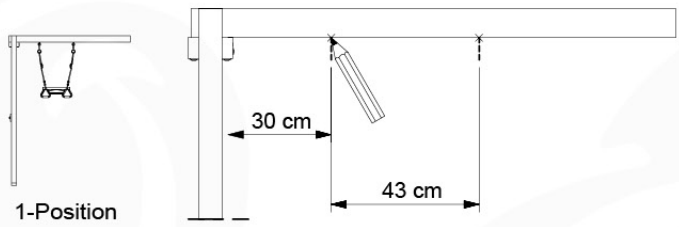

05-6

	PartNo	PartName	QTY.
Hardware Pack	001_406	Stealth Screw 8x45	4
	001_417	Stealth Screw 8x80	4
	001_422	Stealth Screw 8x137	3
	002_220	Gap Point Screw T25 - 5x45	12
	002_223	Gap Point Screw T25 - 5x80	6
Other	005_528	Swing Beam Bracket 7x7	1
	005_529	Swing Beam Bracket 9x9	1
	007_001	Ground-anchor	2
Hardware Pack	022_31x	bpc-base version 3	2
	022_84x	bpc cover	2
	023_031	Finishing Washer GPS 5.0	2
Other	101_003	Swing hook with Carabiner	4

1. 18.10.2021 - 18.10.2021 - 18.10.2021 - 18.10.2021

06-1

Swing - 06-1 - 18.10.2021 - 18.10.2021

06-2

06-3

06-4

06-5

06-6