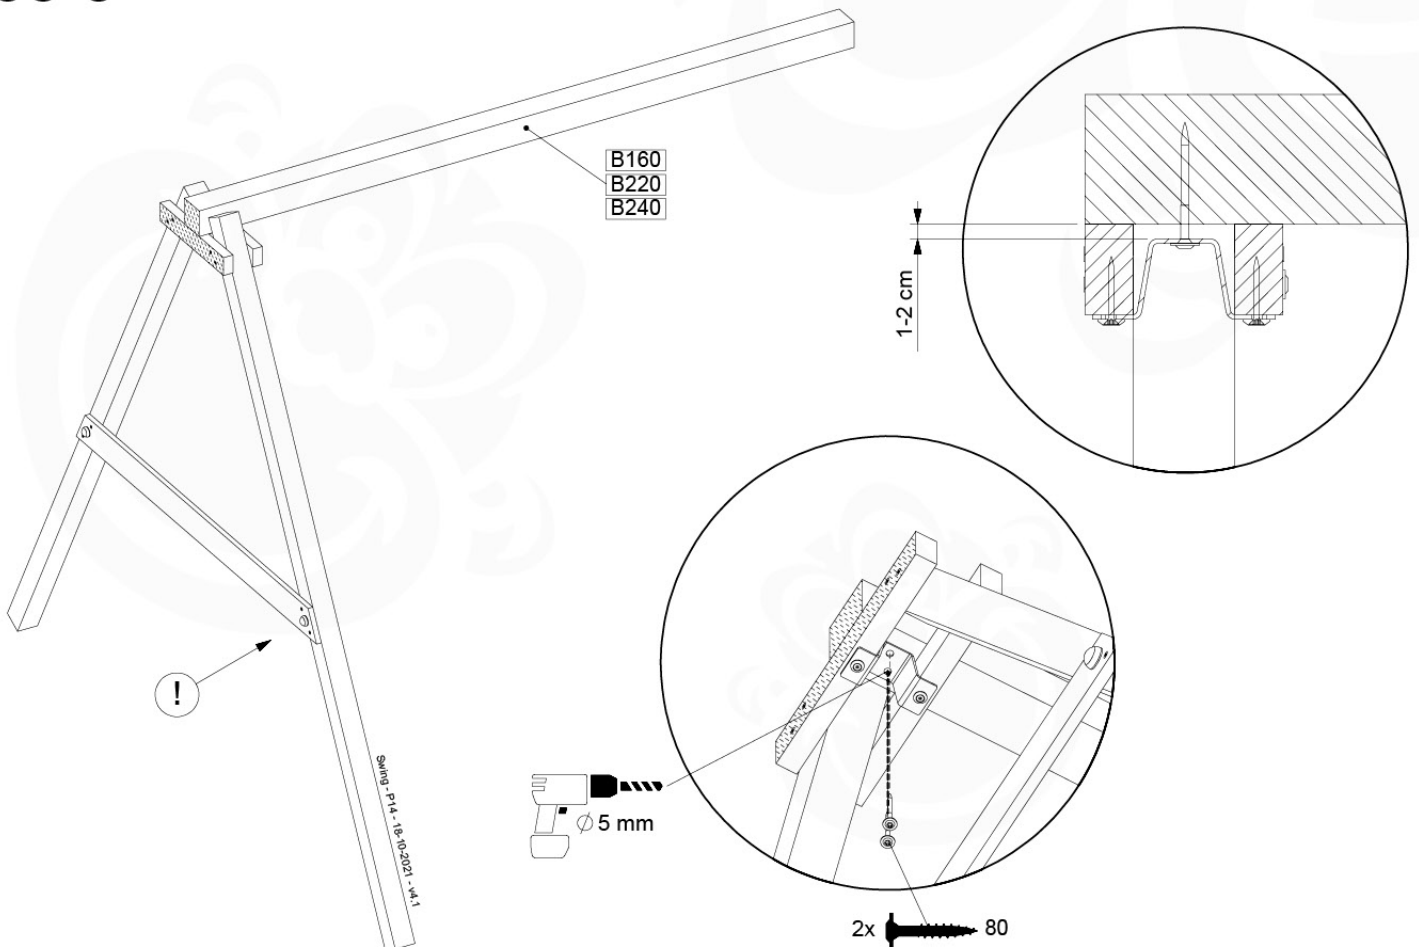

05-6

	PartNo	PartName	QTY.
Hardware Pack	001_406	Stealth Screw 8x45	4
	001_417	Stealth Screw 8x80	4
	001_422	Stealth Screw 8x137	3
	002_220	Gap Point Screw T25 - 5x45	12
	002_223	Gap Point Screw T25 - 5x80	6
Other	005_528	Swing Beam Bracket 7x7	1
	005_529	Swing Beam Bracket 9x9	1
	007_001	Ground-anchor	2
Hardware Pack	022_31x	bpc-base version 3	2
	022_84x	bpc cover	2
	023_031	Finishing Washer GPS 5.0	2
Other	101_003	Swing hook with Carabiner	4

1. 18.10.2021 - 18.10.2021 - 18.10.2021 - 18.10.2021

06-1

Swing - 06-1 - 18.10.2021 - 18.10.2021

06-2

06-3

06-4

06-5

06-6