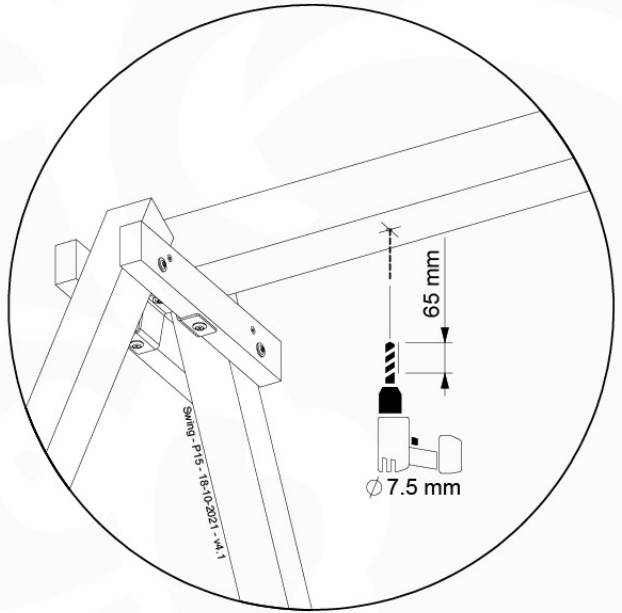

05-6

	PartNo	PartName	QTY.
Hardware Pack	001_406	Stealth Screw 8x45	4
	001_417	Stealth Screw 8x80	4
	001_422	Stealth Screw 8x137	3
	002_220	Gap Point Screw T25 - 5x45	12
	002_223	Gap Point Screw T25 - 5x80	6
Other	005_528	Swing Beam Bracket 7x7	1
	005_529	Swing Beam Bracket 9x9	1
	007_001	Ground-anchor	2
Hardware Pack	022_31x	bpc-base version 3	2
	022_84x	bpc cover	2
	023_031	Finishing Washer GPS 5.0	2
Other	101_003	Swing hook with Carabiner	4

1. 18.10.2021 - 18.10.2021 - 18.10.2021 - 18.10.2021

06-1

Swing - 06-1 - 18.10.2021 - 18.10.2021

06-2

06-3

06-4

06-5

06-6