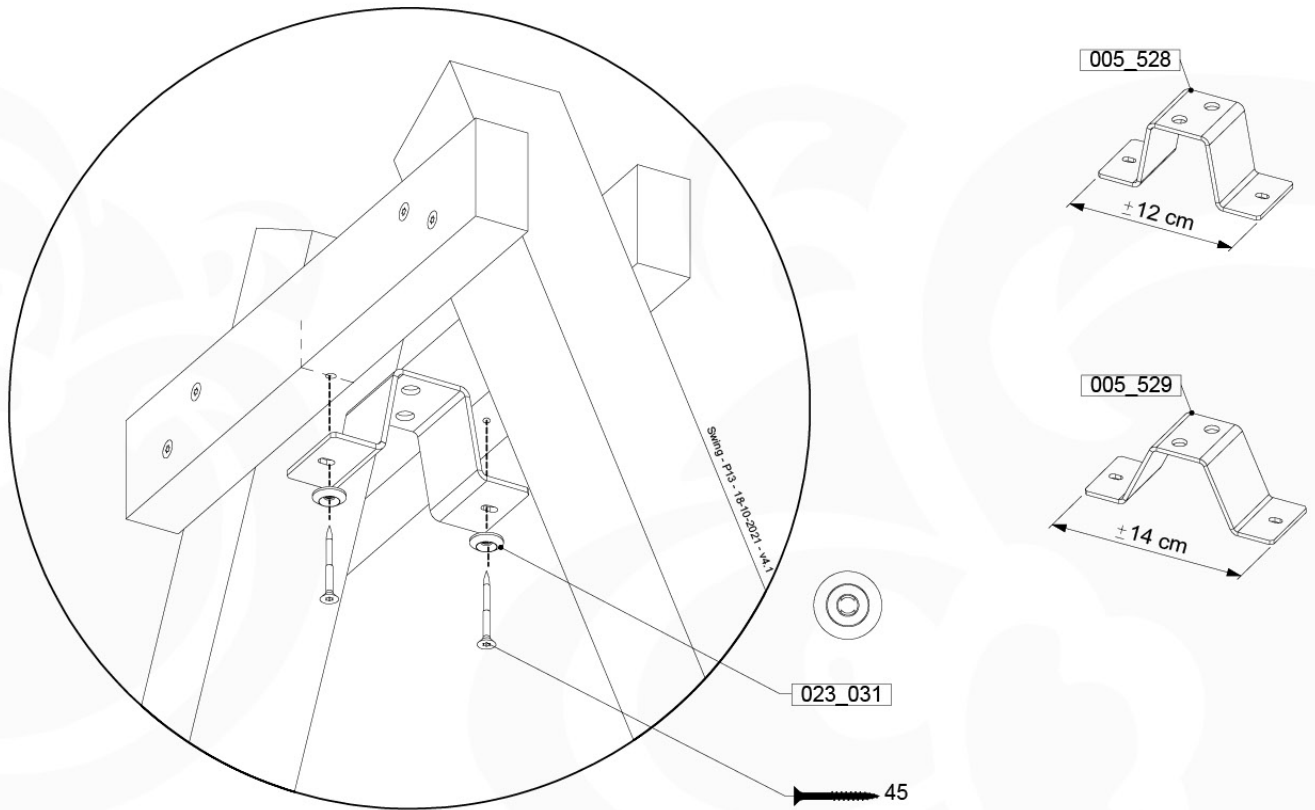

05-6

	PartNo	PartName	QTY.
Hardware Pack	001_406	Stealth Screw 8x45	4
	001_417	Stealth Screw 8x80	4
	001_422	Stealth Screw 8x137	3
	002_220	Gap Point Screw T25 - 5x45	12
	002_223	Gap Point Screw T25 - 5x80	6
Other	005_528	Swing Beam Bracket 7x7	1
	005_529	Swing Beam Bracket 9x9	1
	007_001	Ground-anchor	2
Hardware Pack	022_31x	bpc-base version 3	2
	022_84x	bpc cover	2
	023_031	Finishing Washer GPS 5.0	2
Other	101_003	Swing hook with Carabiner	4

1. 18.10.2021 - 18.10.2021 - 18.10.2021 - 18.10.2021

06-1

Swing - 06-1 - 18.10.2021 - 18.10.2021

06-2

06-3

06-4

06-5

06-6