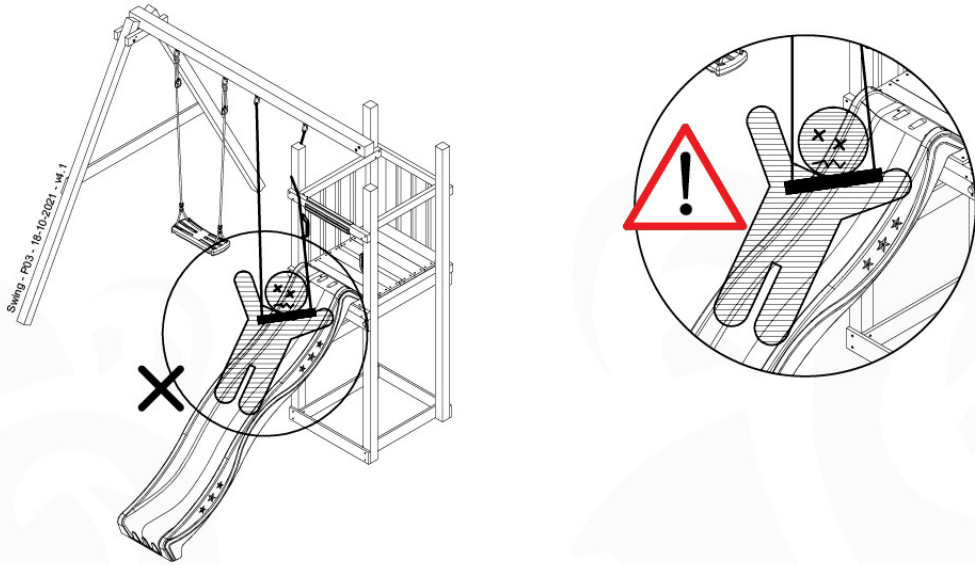

05-6

	PartNo	PartName	QTY.
Hardware Pack	001_406	Stealth Screw 8x45	4
	001_417	Stealth Screw 8x80	4
	001_422	Stealth Screw 8x137	3
	002_220	Gap Point Screw T25 - 5x45	12
	002_223	Gap Point Screw T25 - 5x80	6
Other	005_528	Swing Beam Bracket 7x7	1
	005_529	Swing Beam Bracket 9x9	1
	007_001	Ground-anchor	2
Hardware Pack	022_31x	bpc-base version 3	2
	022_84x	bpc cover	2
	023_031	Finishing Washer GPS 5.0	2
Other	101_003	Swing hook with Carabiner	4