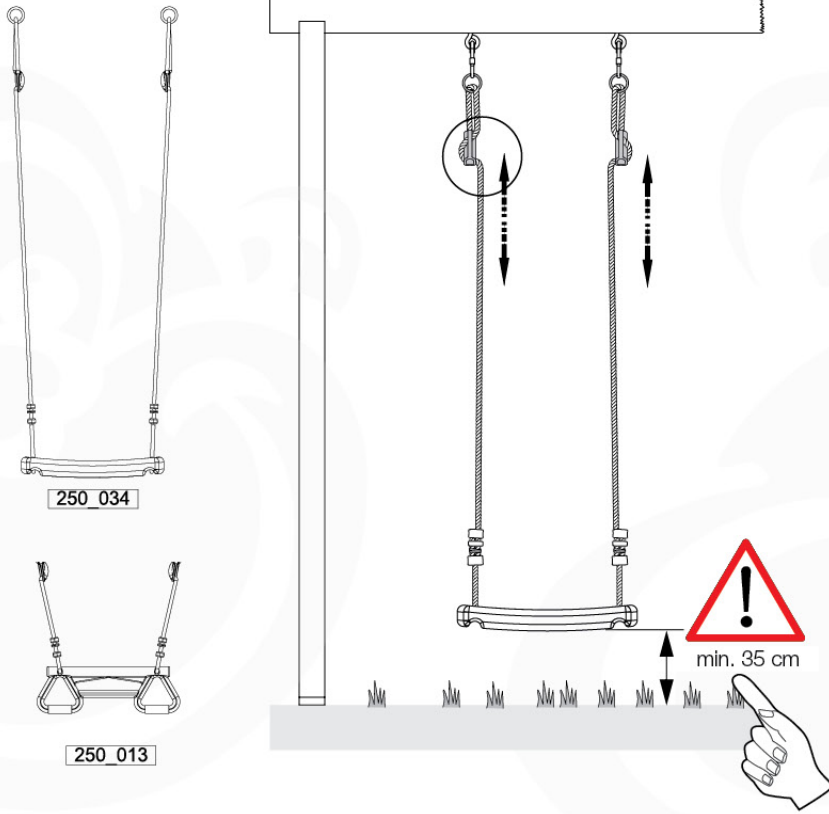

05-6

	PartNo	PartName	QTY.
Hardware Pack	001_406	Stealth Screw 8x45	4
	001_417	Stealth Screw 8x80	4
	001_422	Stealth Screw 8x137	3
	002_220	Gap Point Screw T25 - 5x45	12
	002_223	Gap Point Screw T25 - 5x80	6
Other	005_528	Swing Beam Bracket 7x7	1
	005_529	Swing Beam Bracket 9x9	1
	007_001	Ground-anchor	2
Hardware Pack	022_31x	bpc-base version 3	2
	022_84x	bpc cover	2
	023_031	Finishing Washer GPS 5.0	2
Other	101_003	Swing hook with Carabiner	4

1. 18.10.2021 - 18.10.2021 - 18.10.2021 - 18.10.2021

06-1

Swing - 06-1 - 18.10.2021 - 18.10.2021

06-2

06-3

06-4

06-5

06-6

06-7

06 - 8

06 - 9

07 - 1

07 - 2

08

09