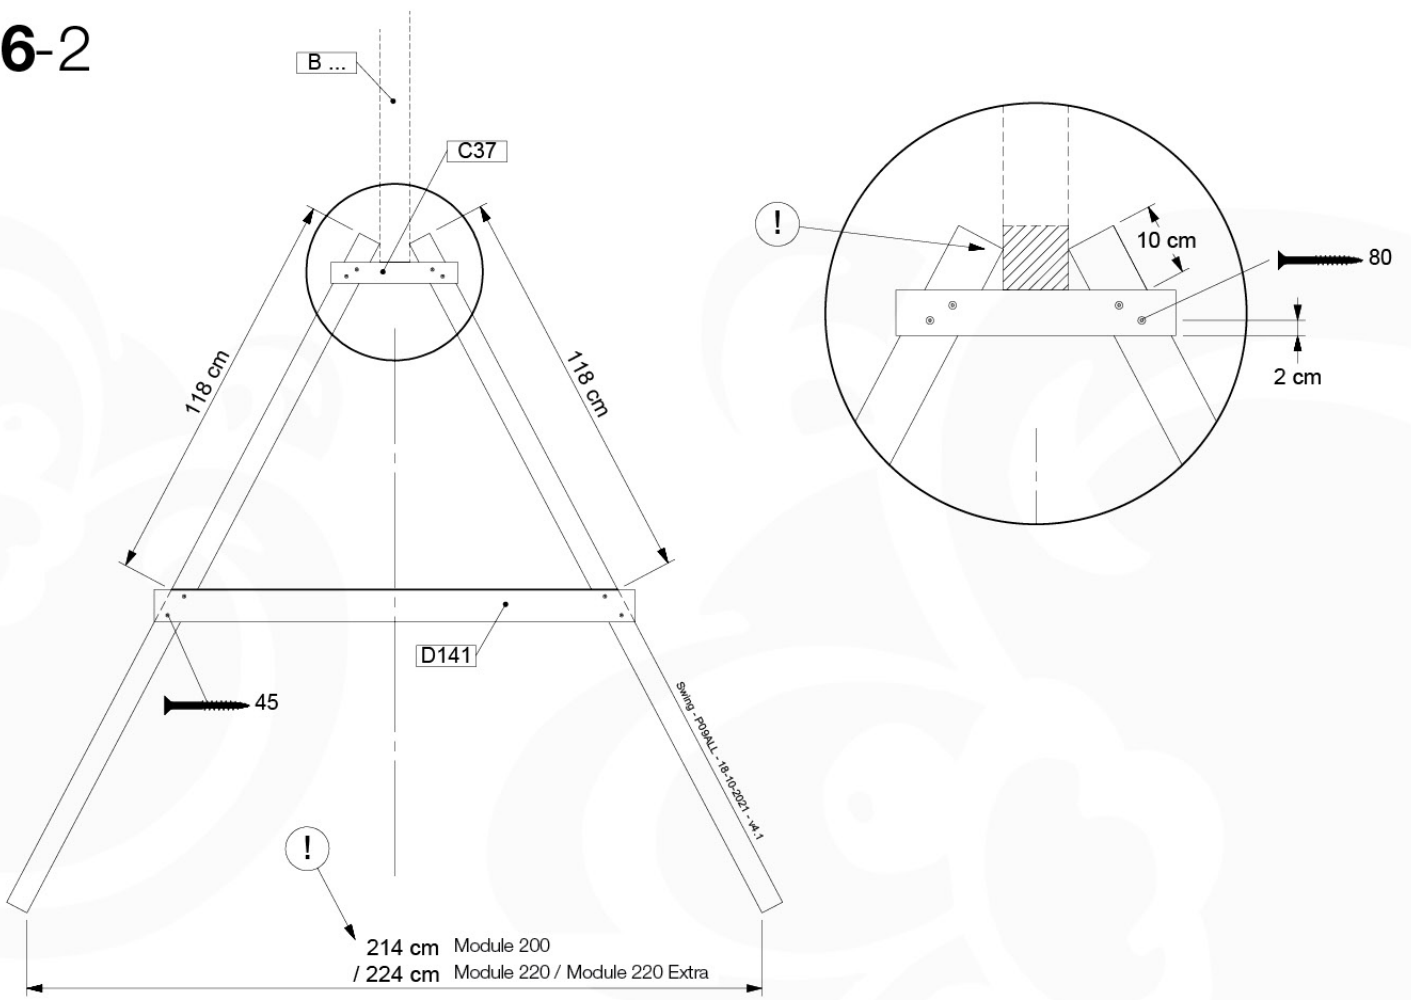

05-6

	PartNo	PartName	QTY.
Hardware Pack	001_406	Stealth Screw 8x45	4
	001_417	Stealth Screw 8x80	4
	001_422	Stealth Screw 8x137	3
	002_220	Gap Point Screw T25 - 5x45	12
	002_223	Gap Point Screw T25 - 5x80	6
Other	005_528	Swing Beam Bracket 7x7	1
	005_529	Swing Beam Bracket 9x9	1
	007_001	Ground-anchor	2
Hardware Pack	022_31x	bpc-base version 3	2
	022_84x	bpc cover	2
	023_031	Finishing Washer GPS 5.0	2
Other	101_003	Swing hook with Carabiner	4

1. 18.10.2021 - 18.10.2021 - 18.10.2021 - 18.10.2021

06-1

Swing - 06-1 - 18.10.2021 - 18.10.2021

06-2

06-3

06-4

06-5

06-6