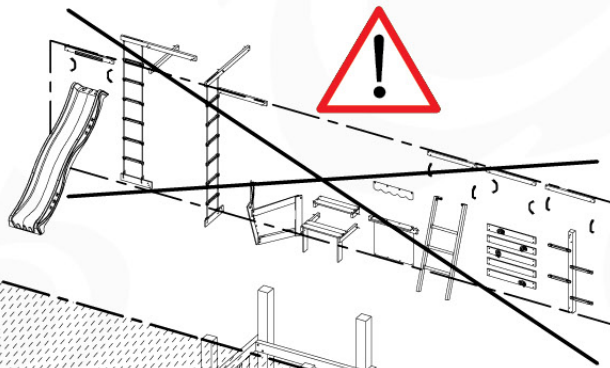

05-6

	PartNo	PartName	QTY.
Hardware Pack	001_406	Stealth Screw 8x45	4
	001_417	Stealth Screw 8x80	4
	001_422	Stealth Screw 8x137	3
	002_220	Gap Point Screw T25 - 5x45	12
	002_223	Gap Point Screw T25 - 5x80	6
Other	005_528	Swing Beam Bracket 7x7	1
	005_529	Swing Beam Bracket 9x9	1
	007_001	Ground-anchor	2
Hardware Pack	022_31x	bpc-base version 3	2
	022_84x	bpc cover	2
	023_031	Finishing Washer GPS 5.0	2
Other	101_003	Swing hook with Carabiner	4