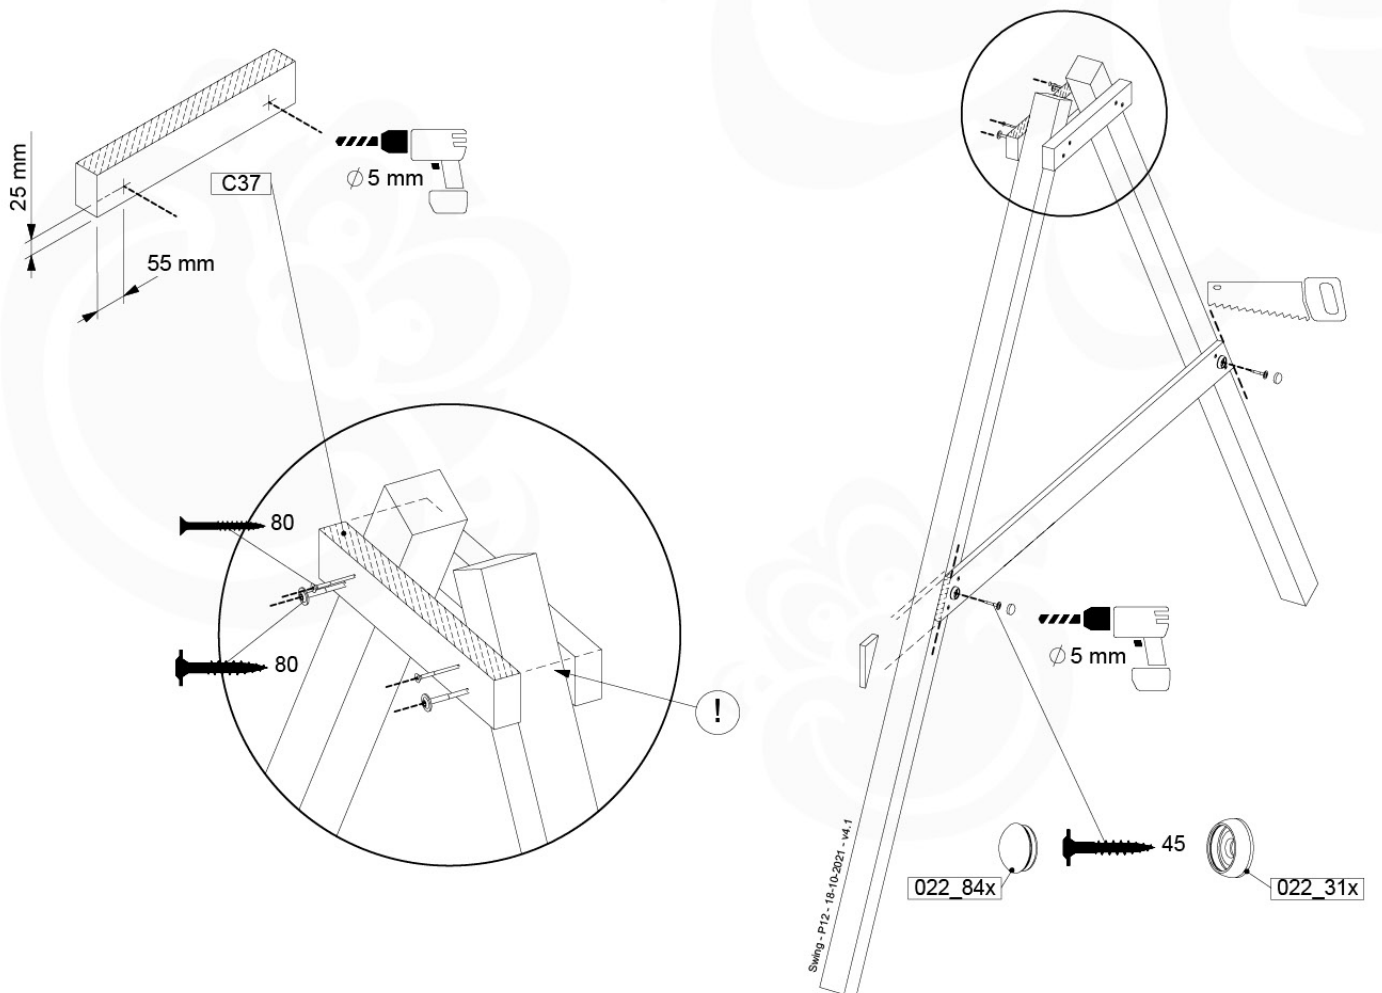

05-6

	PartNo	PartName	QTY.
Hardware Pack	001_406	Stealth Screw 8x45	4
	001_417	Stealth Screw 8x80	4
	001_422	Stealth Screw 8x137	3
	002_220	Gap Point Screw T25 - 5x45	12
	002_223	Gap Point Screw T25 - 5x80	6
Other	005_528	Swing Beam Bracket 7x7	1
	005_529	Swing Beam Bracket 9x9	1
	007_001	Ground-anchor	2
Hardware Pack	022_31x	bpc-base version 3	2
	022_84x	bpc cover	2
	023_031	Finishing Washer GPS 5.0	2
Other	101_003	Swing hook with Carabiner	4

1. 18.10.2021 - 18.10.2021 - 18.10.2021 - 18.10.2021

06-1

Swing - 06-1 - 18.10.2021 - 18.10.2021

06-2

06-3

06-4

06-5

06-6