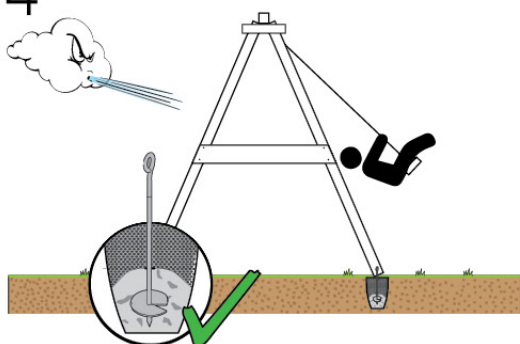

05 Safe Playground Planning

05-1

05-2

05-3

05-4