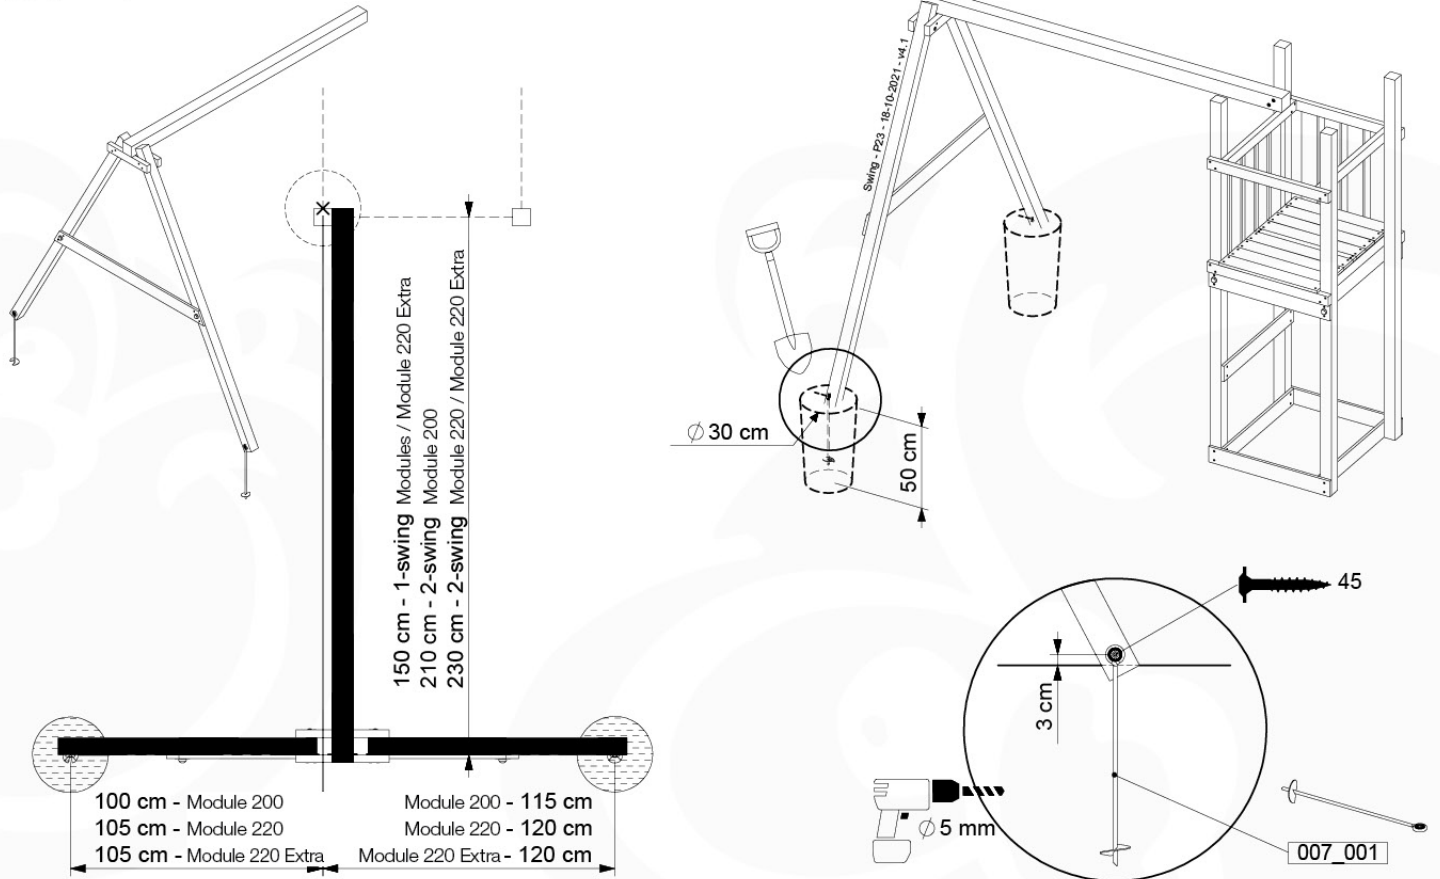

05-6

	PartNo	PartName	QTY.
Hardware Pack	001_406	Stealth Screw 8x45	4
	001_417	Stealth Screw 8x80	4
	001_422	Stealth Screw 8x137	3
	002_220	Gap Point Screw T25 - 5x45	12
	002_223	Gap Point Screw T25 - 5x80	6
Other	005_528	Swing Beam Bracket 7x7	1
	005_529	Swing Beam Bracket 9x9	1
	007_001	Ground-anchor	2
Hardware Pack	022_31x	bpc-base version 3	2
	022_84x	bpc cover	2
	023_031	Finishing Washer GPS 5.0	2
Other	101_003	Swing hook with Carabiner	4

1. 18.10.2021 - 18.10.2021 - 18.10.2021 - 18.10.2021

06-1

Swing - 06-1 - 18.10.2021 - 18.10.2021

06-2

06-3

06-4

06-5

06-6

06-7

06 - 8

06 - 9

07 - 1

07 - 2

08

09